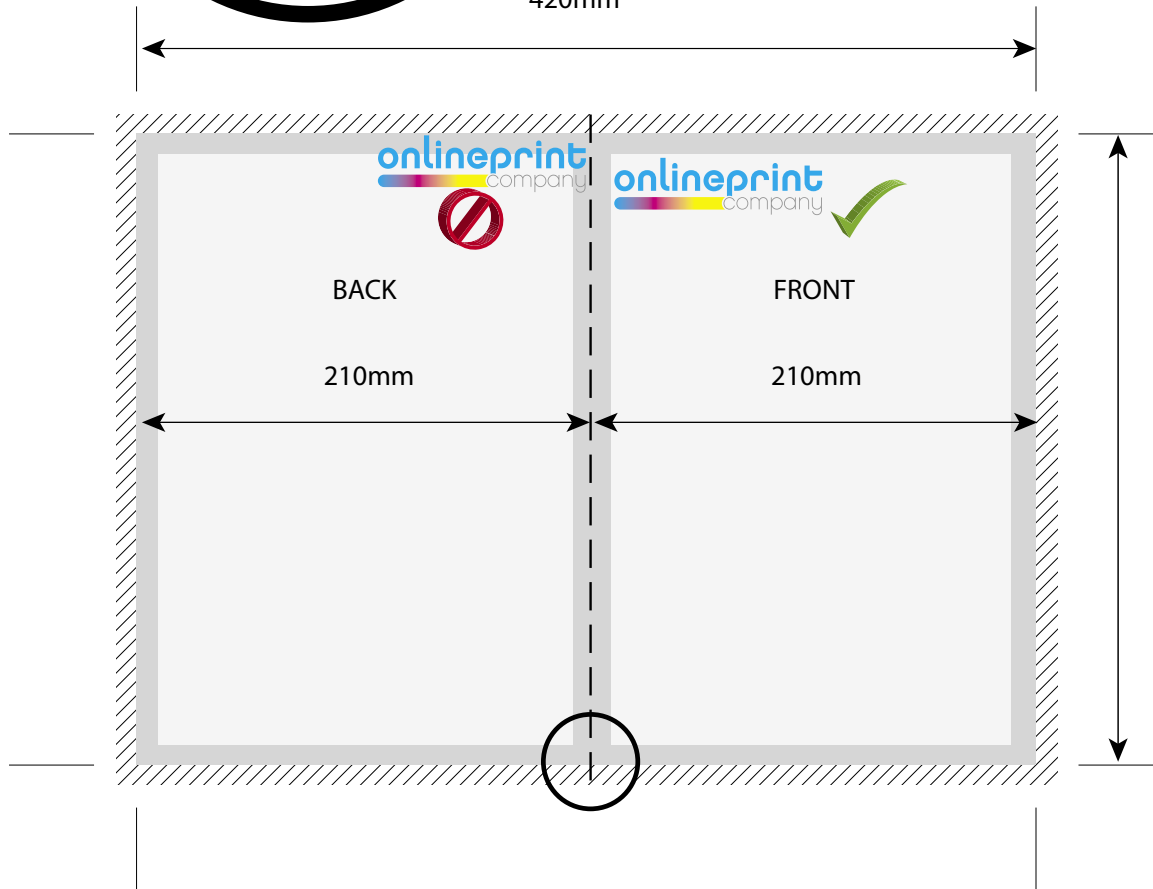

All text must be within the Safe Area  
(3mm inside the cut edge)

All background images must extend to the Bleed  
(3mm past the cut edge)

**Format**  
We only accept your artwork as CMYK format PDF

**Uploads**  
Upload files to a maximum of 200MB.  
Larger files? We recommend you use [www.mailbigfile.com](http://www.mailbigfile.com)

Final Size  
420mm

Final Size  
297mm

 Bleed Area of 3mm     Safety Margin of 3mm     Safe Zone

## Artwork Specification 4pp A4 Leaflet Inside

**Final Print Size**  
420 mm x 297 mm

**Final Artwork Size**  
426 mm x 303 mm

All images must be 300 dpi  
All fonts must be embedded or converted to outlines