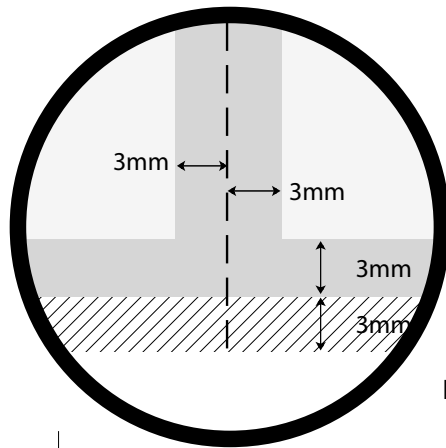

Final Size  
420mm

Final Size  
297mm

 Bleed Area of 3mm     Safety Margin of 3mm     Safe Zone

## Artwork Specification 4pp A4 Leaflet Inside

**Final Print Size**  
420 mm x 297 mm

**Final Artwork Size**  
426 mm x 303 mm

All images must be 300 dpi  
All fonts must be embedded or converted to outlines

All text must be within the Safe Area  
(3mm inside the cut edge)

All background images must extend to the Bleed  
(3mm past the cut edge)

**Format**  
We only accept your artwork as CMYK format PDF

**Uploads**  
Upload files to a maximum of 200MB.  
Larger files? We recommend you use [www.mailbigfile.com](http://www.mailbigfile.com)