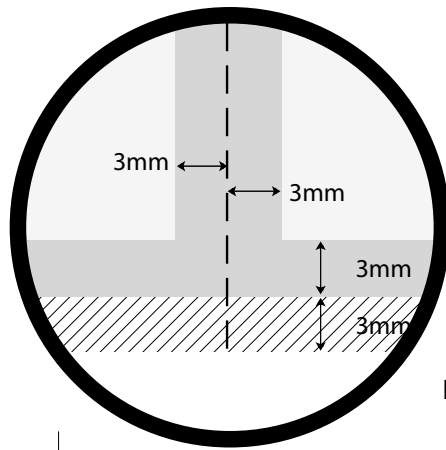

All text must be within the Safe Area  
(3mm inside the cut edge)

All background images must extend to the Bleed  
(3mm past the cut edge)

**Format**  
We only accept your artwork as CMYK format PDF

**Uploads**  
Upload files to a maximum of 200MB.  
Larger files? We recommend you use [www.mailbigfile.com](http://www.mailbigfile.com)

Final Size  
420mm

Final Size  
297mm

 Bleed Area of 3mm     Safety Margin of 3mm     Safe Zone

## Artwork Specification 4pp A4 Leaflet Inside

**Final Print Size**  
420 mm x 297 mm

**Final Artwork Size**  
426 mm x 303 mm

All images must be 300 dpi  
All fonts must be embedded or converted to outlines