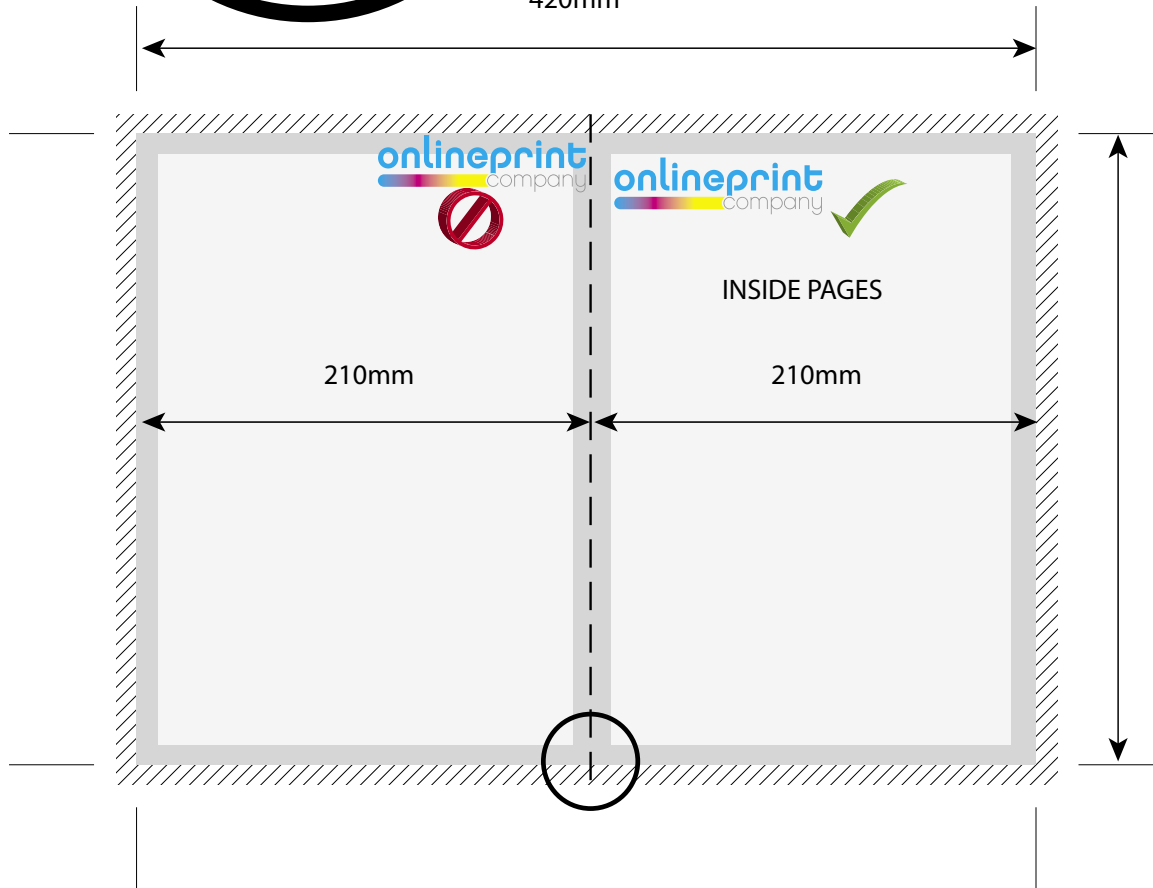

## Artwork Specification 4pp A4 Leaflet Inside

**Final Print Size**  
420 mm x 297 mm

**Final Artwork Size**  
426 mm x 303 mm

All images must be 300 dpi  
All fonts must be embedded or converted to outlines

All text must be within the Safe Area  
(3mm inside the cut edge)

All background images must extend to the Bleed  
(3mm past the cut edge)

**Format**  
We only accept your artwork as CMYK format PDF

**Uploads**  
Upload files to a maximum of 200MB.  
Larger files? We recommend you use [www.mailbigfile.com](http://www.mailbigfile.com)

Final Size  
420mm

Final Size  
297mm

 Bleed Area of 3mm     Safety Margin of 3mm     Safe Zone