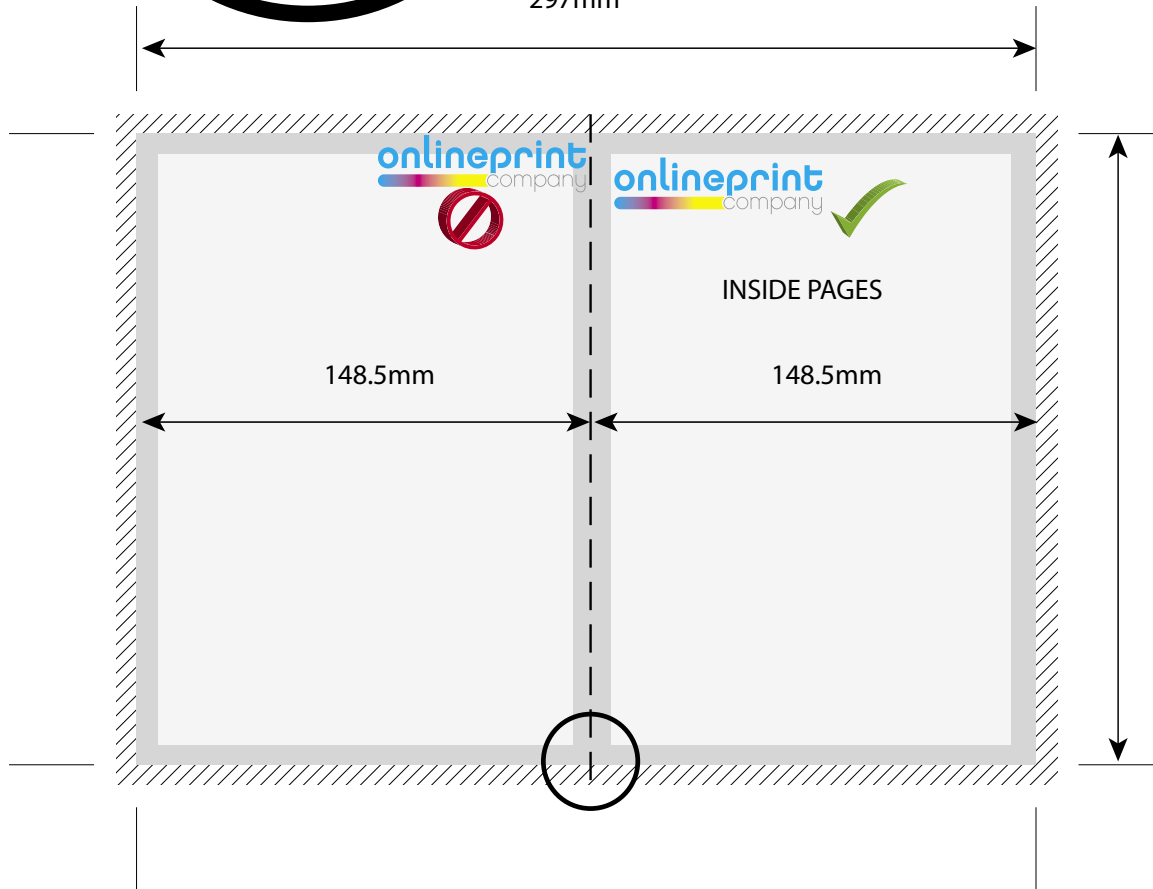

Final Size  
297mm

Final Size  
210mm

 Bleed Area of 3mm     Safety Margin of 3mm     Safe Zone

## Artwork Specification 4pp A5 Leaflet Inside

**Final Print Size**  
297 mm x 210 mm

**Final Artwork Size**  
303 mm x 216 mm

All images must be 300 dpi  
All fonts must be embedded or converted to outlines

All text must be within the Safe Area  
(3mm inside the cut edge)

All background images must extend to the Bleed  
(3mm past the cut edge)

**Format**  
We only accept your artwork as CMYK format PDF

**Uploads**  
Upload files to a maximum of 200MB.  
Larger files? We recommend you use [www.mailbigfile.com](http://www.mailbigfile.com)