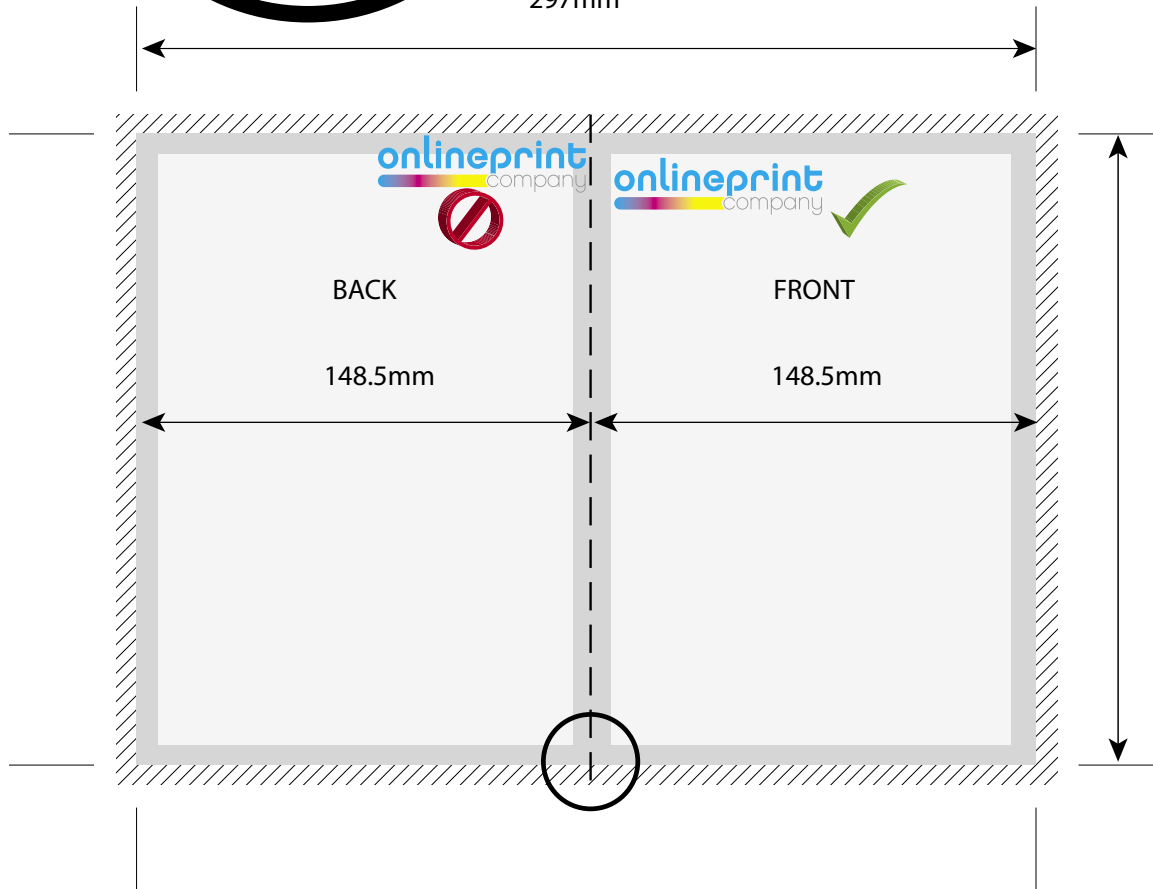

All text must be within the Safe Area  
(3mm inside the cut edge)

All background images must extend to the Bleed  
(3mm past the cut edge)

**Format**  
We only accept your artwork as CMYK format PDF

**Uploads**  
Upload files to a maximum of 200MB.  
Larger files? We recommend you use [www.mailbigfile.com](http://www.mailbigfile.com)

Final Size  
297mm

Final Size  
210mm

 Bleed Area of 3mm     Safety Margin of 3mm     Safe Zone

## Artwork Specification 4pp A5 Leaflet Inside

**Final Print Size**  
297 mm x 210 mm

**Final Artwork Size**  
303 mm x 216 mm

All images must be 300 dpi  
All fonts must be embedded or converted to outlines