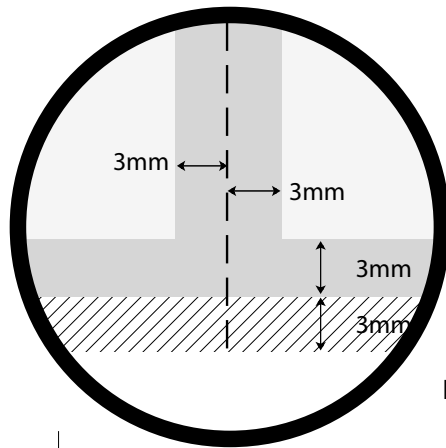

Final Size  
297mm

Final Size  
210mm

 Bleed Area of 3mm     Safety Margin of 3mm     Safe Zone

## Artwork Specification 4pp A5 Leaflet Inside

**Final Print Size**  
297 mm x 210 mm

**Final Artwork Size**  
303 mm x 216 mm

All images must be 300 dpi  
All fonts must be embedded or converted to outlines

All text must be within the Safe Area  
(3mm inside the cut edge)

All background images must extend to the Bleed  
(3mm past the cut edge)

**Format**  
We only accept your artwork as CMYK format PDF

**Uploads**  
Upload files to a maximum of 200MB.  
Larger files? We recommend you use [www.mailbigfile.com](http://www.mailbigfile.com)