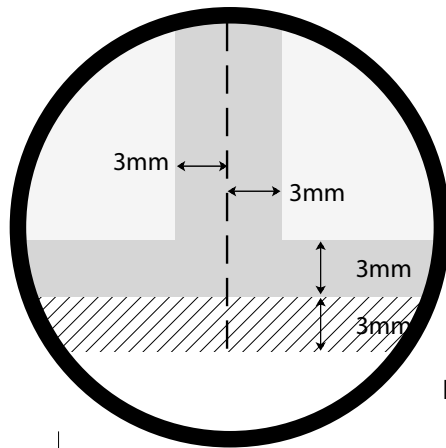

## Artwork Specification 4pp A5 Leaflet Outside

**Final Print Size**  
297 mm x 210 mm

**Final Artwork Size**  
303 mm x 216 mm

All images must be 300 dpi  
All fonts must be embedded or converted to outlines

Final Size  
297mm

Final Size  
210mm

 Bleed Area of 3mm     Safety Margin of 3mm     Safe Zone

## Artwork Specification 4pp A5 Leaflet Inside

**Final Print Size**  
297 mm x 210 mm

**Final Artwork Size**  
303 mm x 216 mm

All images must be 300 dpi  
All fonts must be embedded or converted to outlines