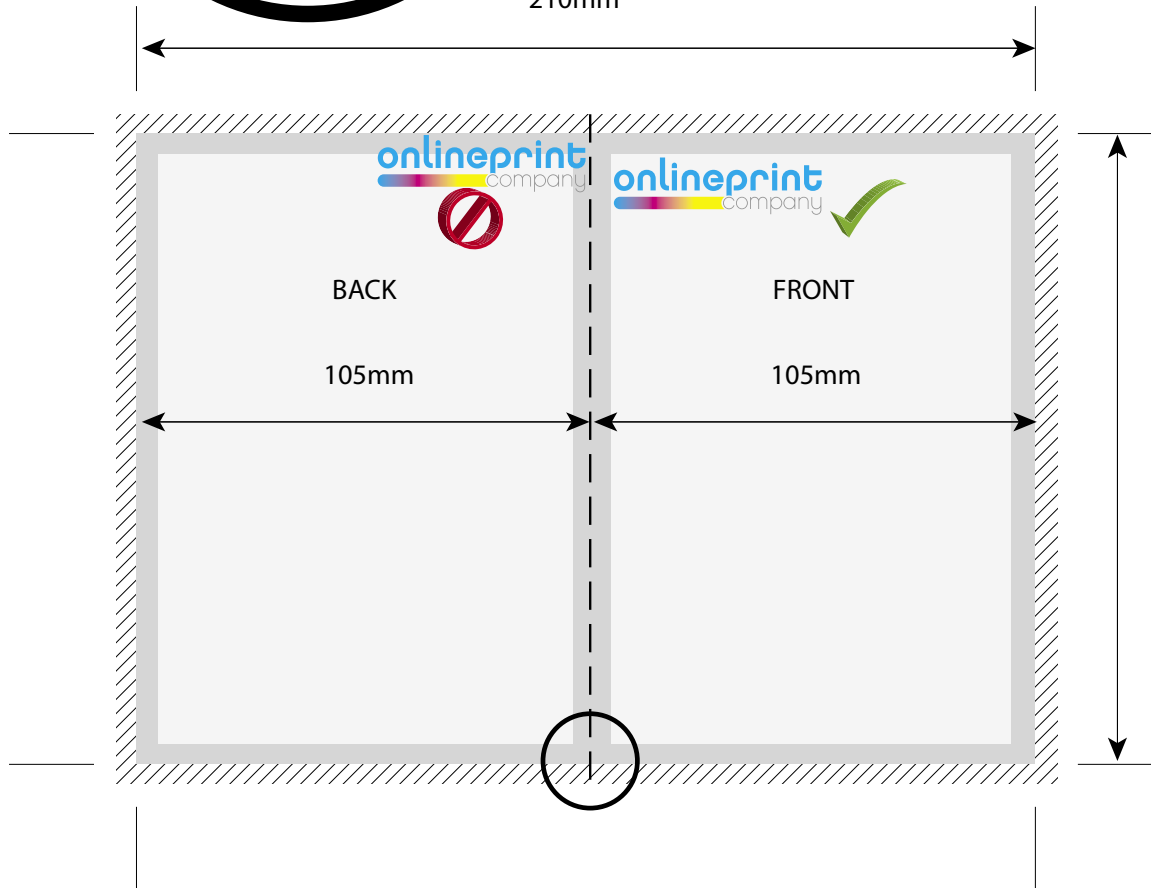

Artwork Specification 4pp A6 Leaflet Outside

Final Print Size
210 mm x 148 mm

Final Artwork Size
216 mm x 154 mm

All images must be 300 dpi
All fonts must be embedded or converted to outlines

All text must be within the Safe Area
(3mm inside the cut edge)

All background images must extend to the Bleed
(3mm past the cut edge)

Format

We only accept your artwork as CMYK format PDF

Uploads

Upload files to a maximum of 200MB.
Larger files? We recommend you use www.mailbigfile.com

Final Size
210mm

Final Size
148mm

 Bleed Area of 3mm  Safety Margin of 3mm  Safe Zone

Artwork Specification 4pp A6 Leaflet Inside

Final Print Size
210 mm x 148 mm

Final Artwork Size
216 mm x 154 mm

All images must be 300 dpi
All fonts must be embedded or converted to outlines

Final Size
210mm

Final Size
148mm

 Bleed Area of 3mm  Safety Margin of 3mm  Safe Zone