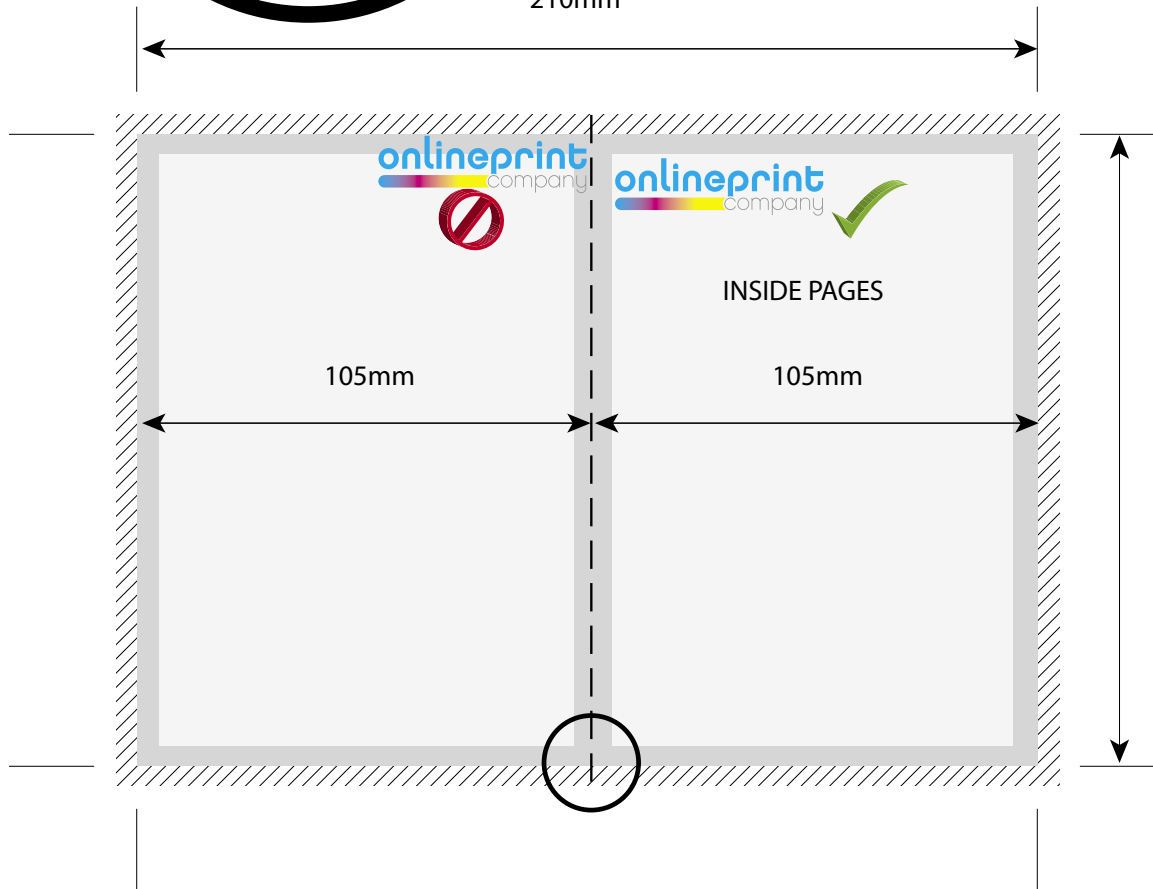

Final Size
210mm

Final Size
148mm

 Bleed Area of 3mm  Safety Margin of 3mm  Safe Zone

Artwork Specification 4pp A6 Leaflet Inside

Final Print Size
210 mm x 148 mm

Final Artwork Size
216 mm x 154 mm

All images must be 300 dpi
All fonts must be embedded or converted to outlines

All text must be within the Safe Area
(3mm inside the cut edge)

All background images must extend to the Bleed
(3mm past the cut edge)

Format
We only accept your artwork as CMYK format PDF

Uploads
Upload files to a maximum of 200MB.
Larger files? We recommend you use www.mailbigfile.com

Final Size
210mm

Final Size
148mm

 Bleed Area of 3mm  Safety Margin of 3mm  Safe Zone