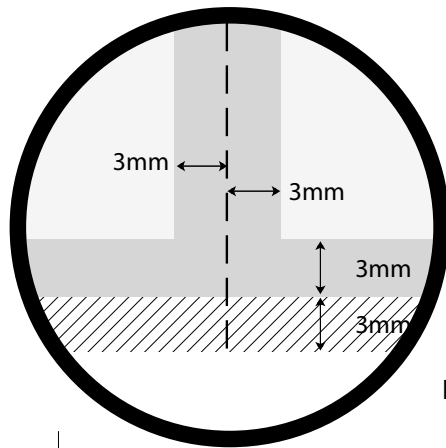

Artwork Specification 4pp A6 Leaflet Outside

Final Print Size
210 mm x 148 mm

Final Artwork Size
216 mm x 154 mm

All images must be 300 dpi
All fonts must be embedded or converted to outlines

All text must be within the Safe Area
(3mm inside the cut edge)

All background images must extend to the Bleed
(3mm past the cut edge)

Format

We only accept your artwork as CMYK format PDF

Uploads

Upload files to a maximum of 200MB.
Larger files? We recommend you use www.mailbigfile.com

Final Size
210mm

Final Size
148mm

 Bleed Area of 3mm  Safety Margin of 3mm  Safe Zone

Artwork Specification 4pp A6 Leaflet Inside

Final Print Size
210 mm x 148 mm

Final Artwork Size
216 mm x 154 mm

All images must be 300 dpi
All fonts must be embedded or converted to outlines

Final Size
210mm

Final Size
148mm

 Bleed Area of 3mm  Safety Margin of 3mm  Safe Zone