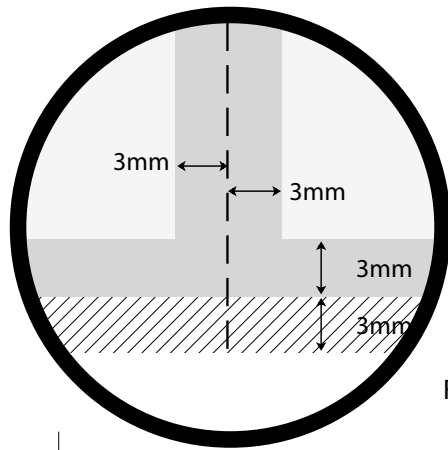

Final Size
210mm

Final Size
148mm

 Bleed Area of 3mm  Safety Margin of 3mm  Safe Zone

Artwork Specification 4pp A6 Leaflet Inside

Final Print Size
210 mm x 148 mm

Final Artwork Size
216 mm x 154 mm

All images must be 300 dpi
All fonts must be embedded or converted to outlines

All text must be within the Safe Area
(3mm inside the cut edge)

All background images must extend to the Bleed
(3mm past the cut edge)

Format
We only accept your artwork as CMYK format PDF

Uploads
Upload files to a maximum of 200MB.
Larger files? We recommend you use www.mailbigfile.com

Final Size
210mm

Final Size
148mm

 Bleed Area of 3mm  Safety Margin of 3mm  Safe Zone