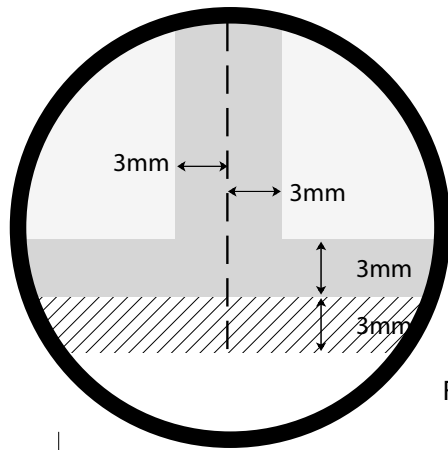

Artwork Specification 6pp 1/3 A3 Leaflet Outside

Final Print Size
420 mm x 297 mm

Final Artwork Size
426 mm x 303 mm

All images must be 300 dpi
All fonts must be embedded or converted to outlines

All text must be within the Safe Area
(3mm inside the cut edge)

All background images must extend to the Bleed
(3mm past the cut edge)

Final Size
297mm

Format
We only accept your artwork as CMYK format PDF

Uploads
Upload files to a maximum of 200MB.
Larger files? We recommend you use www.mailbigfile.com

Final Size
420mm

 Bleed Area of 3mm  Safety Margin of 3mm  Safe Zone

Artwork Specification 6pp 1/3 A3 Leaflet Inside

Final Print Size
420 mm x 297 mm

Final Artwork Size
426 mm x 303 mm

All images must be 300 dpi
All fonts must be embedded or converted to outlines

If you need any further assistance with any of this,
please don't hesitate to give us a call on 0845 643 4472

Final Size
420mm

 Bleed Area of 3mm  Safety Margin of 3mm  Safe Zone