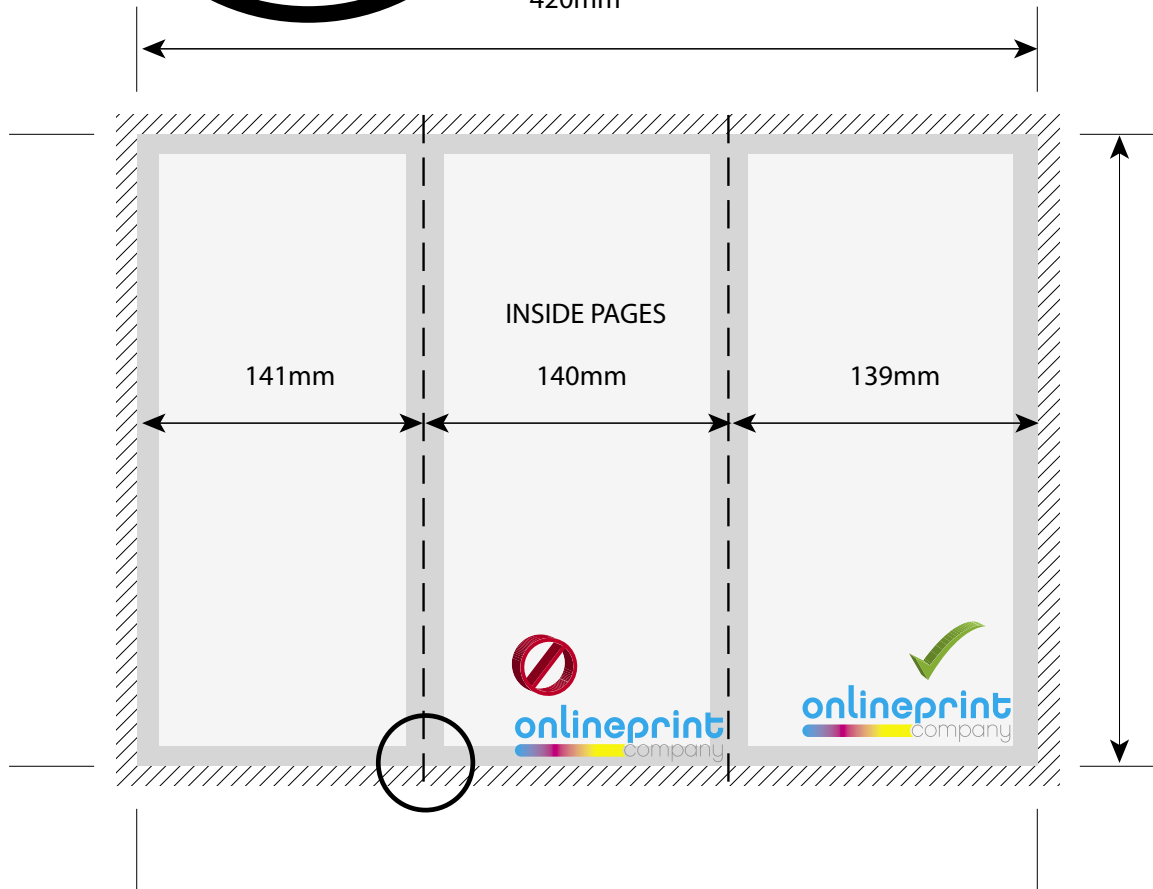

Final Size
420mm

 Bleed Area of 3mm  Safety Margin of 3mm  Safe Zone

Artwork Specification 6pp 1/3 A3 Leaflet Inside

Final Print Size
420 mm x 297 mm

Final Artwork Size
426 mm x 303 mm

All images must be 300 dpi
All fonts must be embedded or converted to outlines

All text must be within the Safe Area
(3mm inside the cut edge)

All background images must extend to the Bleed
(3mm past the cut edge)

Final Size
297mm

Format
We only accept your artwork as CMYK format PDF

If you need any further assistance with any of this,
please don't hesitate to give us a call on 0845 643 4472

Final Size
420mm

 Bleed Area of 3mm  Safety Margin of 3mm  Safe Zone