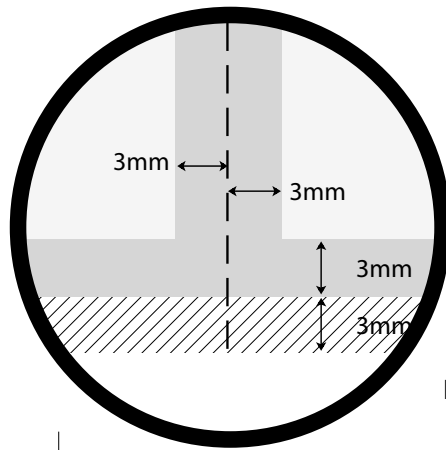

Final Size
420mm

 Bleed Area of 3mm  Safety Margin of 3mm  Safe Zone

Artwork Specification 6pp 1/3 A3 Leaflet Inside

Final Print Size
420 mm x 297 mm

Final Artwork Size
426 mm x 303 mm

All images must be 300 dpi
All fonts must be embedded or converted to outlines

All text must be within the Safe Area
(3mm inside the cut edge)

All background images must extend to the Bleed
(3mm past the cut edge)

Final Size
297mm

Format
We only accept your artwork as CMYK format PDF

If you need any further assistance with any of this,
please don't hesitate to give us a call on 0845 643 4472

Final Size
420mm

 Bleed Area of 3mm  Safety Margin of 3mm  Safe Zone