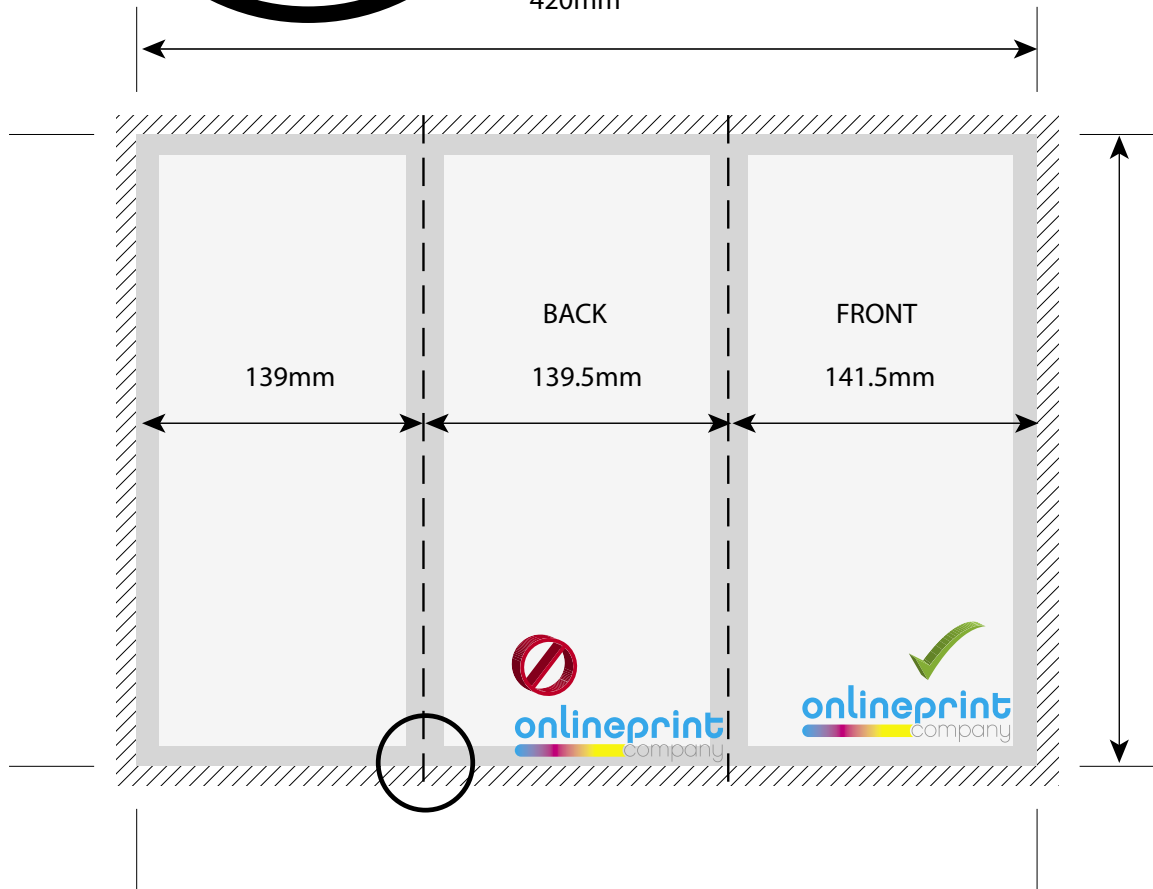

Artwork Specification 6pp 1/3 A3 Leaflet Outside

Final Print Size
420 mm x 297 mm

Final Artwork Size
426 mm x 303 mm

All images must be 300 dpi
All fonts must be embedded or converted to outlines

All text must be within the Safe Area
(3mm inside the cut edge)

All background images must extend to the Bleed
(3mm past the cut edge)

Final Size
297mm

Format
We only accept your artwork as CMYK format PDF

Uploads
Upload files to a maximum of 200MB.
Larger files? We recommend you use www.mailbigfile.com

Final Size
420mm

 Bleed Area of 3mm  Safety Margin of 3mm  Safe Zone

Artwork Specification 6pp 1/3 A3 Leaflet Inside

Final Print Size
420 mm x 297 mm

Final Artwork Size
426 mm x 303 mm

All images must be 300 dpi
All fonts must be embedded or converted to outlines

All text must be within the Safe Area
(3mm inside the cut edge)

All background images must extend to the Bleed
(3mm past the cut edge)

Final Size
297mm

Format
We only accept your artwork as CMYK format PDF