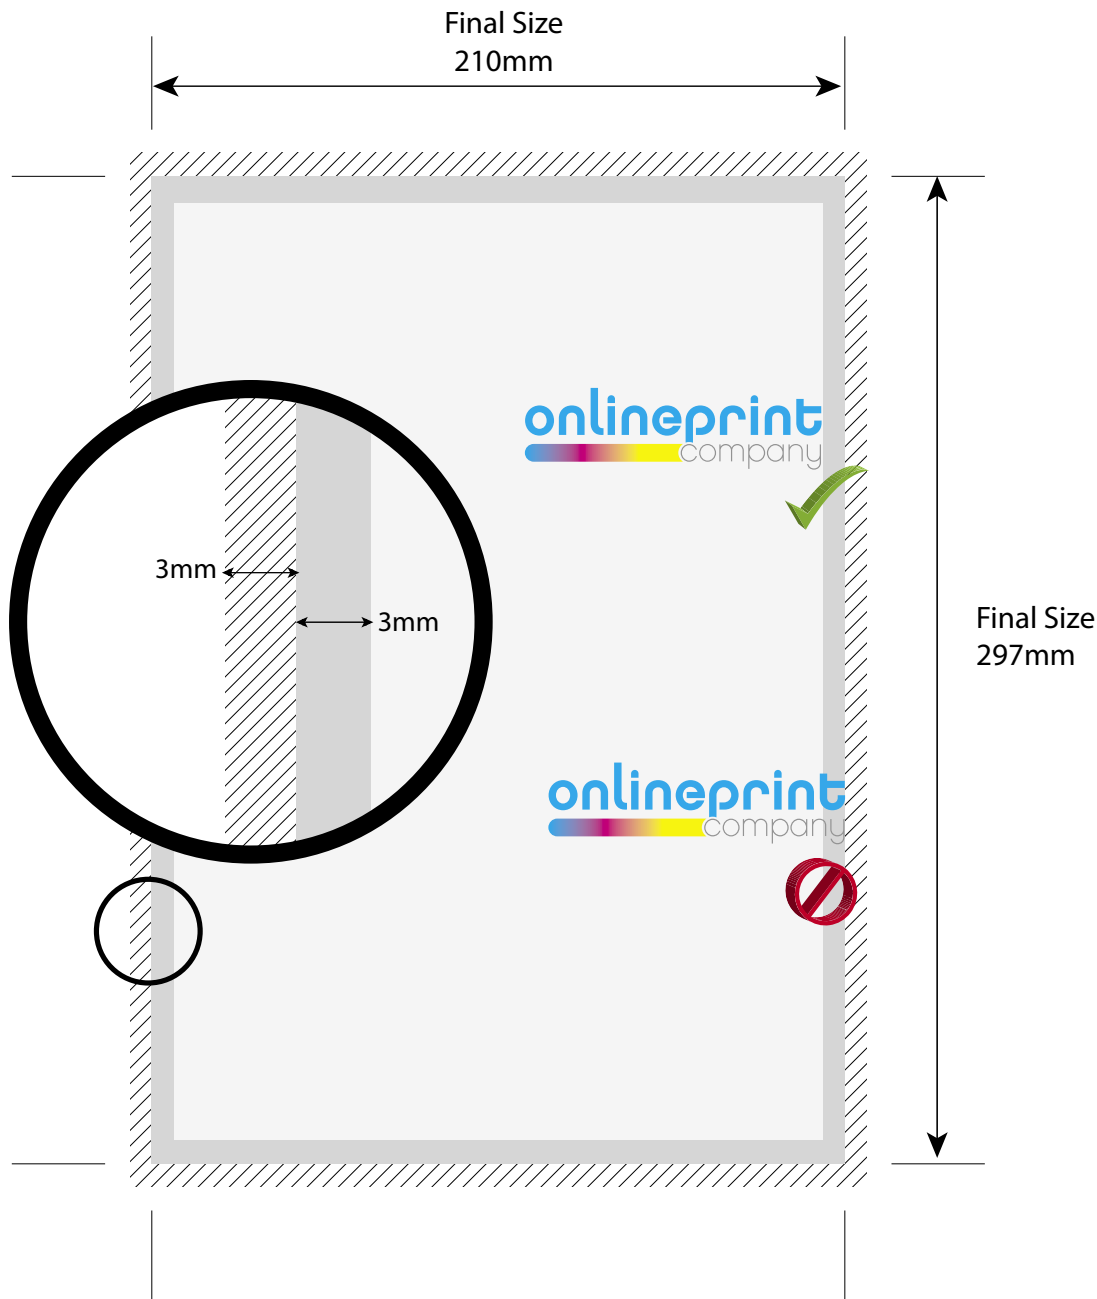

Artwork Specification A4 Letterhead

Final Print Size
210 mm x 297 mm

Final Artwork Size
216mm x 303mm

All images must be 300 dpi
All fonts must be embedded or converted to outlines

All text must be within the Safe Area
(3mm inside the cut edge)

All background images must extend to the Bleed
(3mm past the cut edge)

Format

We only accept your artwork as CMYK format PDF

Uploads

Upload files to a maximum of 200MB.
Larger files? We recommend you use www.mailbigfile.com

 Bleed Area of 3mm  Safety Margin of 3mm  Safe Zone