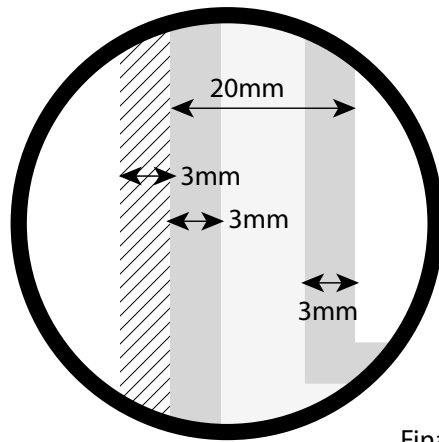

All background images must extend to the Bleed  
(3mm past the cut edge)

**Final Size**  
110mm

## Artwork Specification C5 Envelope

**Final Print Size**  
229 mm x 162 mm

**Final Artwork Size**  
235 mm x 168 mm

All images must be 300 dpi  
All fonts must be embedded or converted to outlines

All text must be within the Safe Area  
(3mm inside the cut edge, 10mm from top edge  
3mm away from window)

All background images must extend to the Bleed  
(3mm past the cut edge)

Final Size  
162mm

**Format**  
We only accept your artwork as CMYK format PDF

**Uploads**  
Upload files to a maximum of 200MB.  
Larger files? We recommend you use [www.mailbigfile.com](http://www.mailbigfile.com)

Final Size  
229mm

Bleed Area of 3mm

Safety Margin

Safe Zone