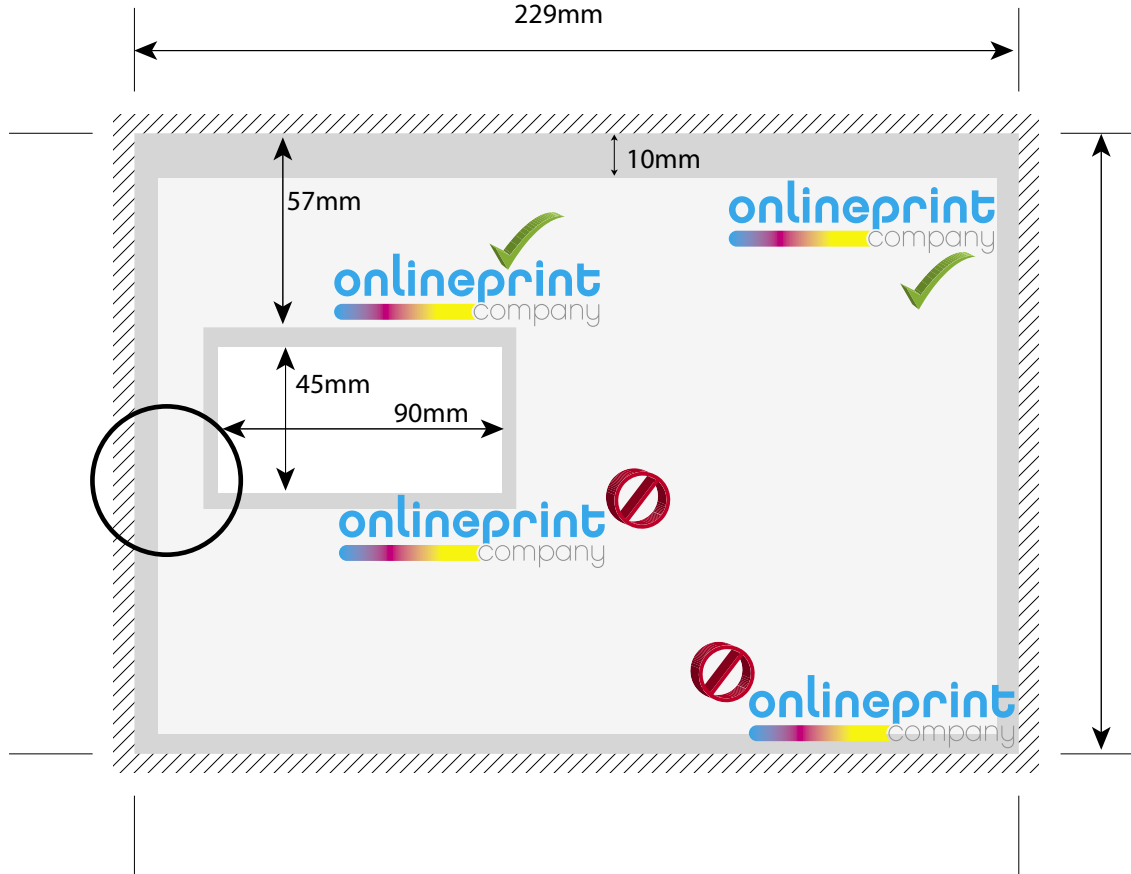

## Artwork Specification C5 Envelope

**Final Print Size**  
229 mm x 162 mm

**Final Artwork Size**  
235 mm x 168 mm

All images must be 300 dpi  
All fonts must be embedded or converted to outlines

All text must be within the Safe Area  
(3mm inside the cut edge, 10mm from top edge  
3mm away from window)

All background images must extend to the Bleed  
(3mm past the cut edge)

Final Size  
162mm

**Format**  
We only accept your artwork as CMYK format PDF

**Uploads**  
Upload files to a maximum of 200MB.  
Larger files? We recommend you use [www.mailbigfile.com](http://www.mailbigfile.com)

Final Size  
229mm

Bleed Area of 3mm

Safety Margin

Safe Zone

## Artwork Specification C4 Envelope

**Final Print Size**  
229 mm x 324 mm

**Final Artwork Size**  
235 mm x 330 mm

All images must be 300 dpi  
All fonts must be embedded or converted to outlines

All text must be within the Safe Area  
(3mm inside the cut edge, 10mm from right edge  
3mm away from window)