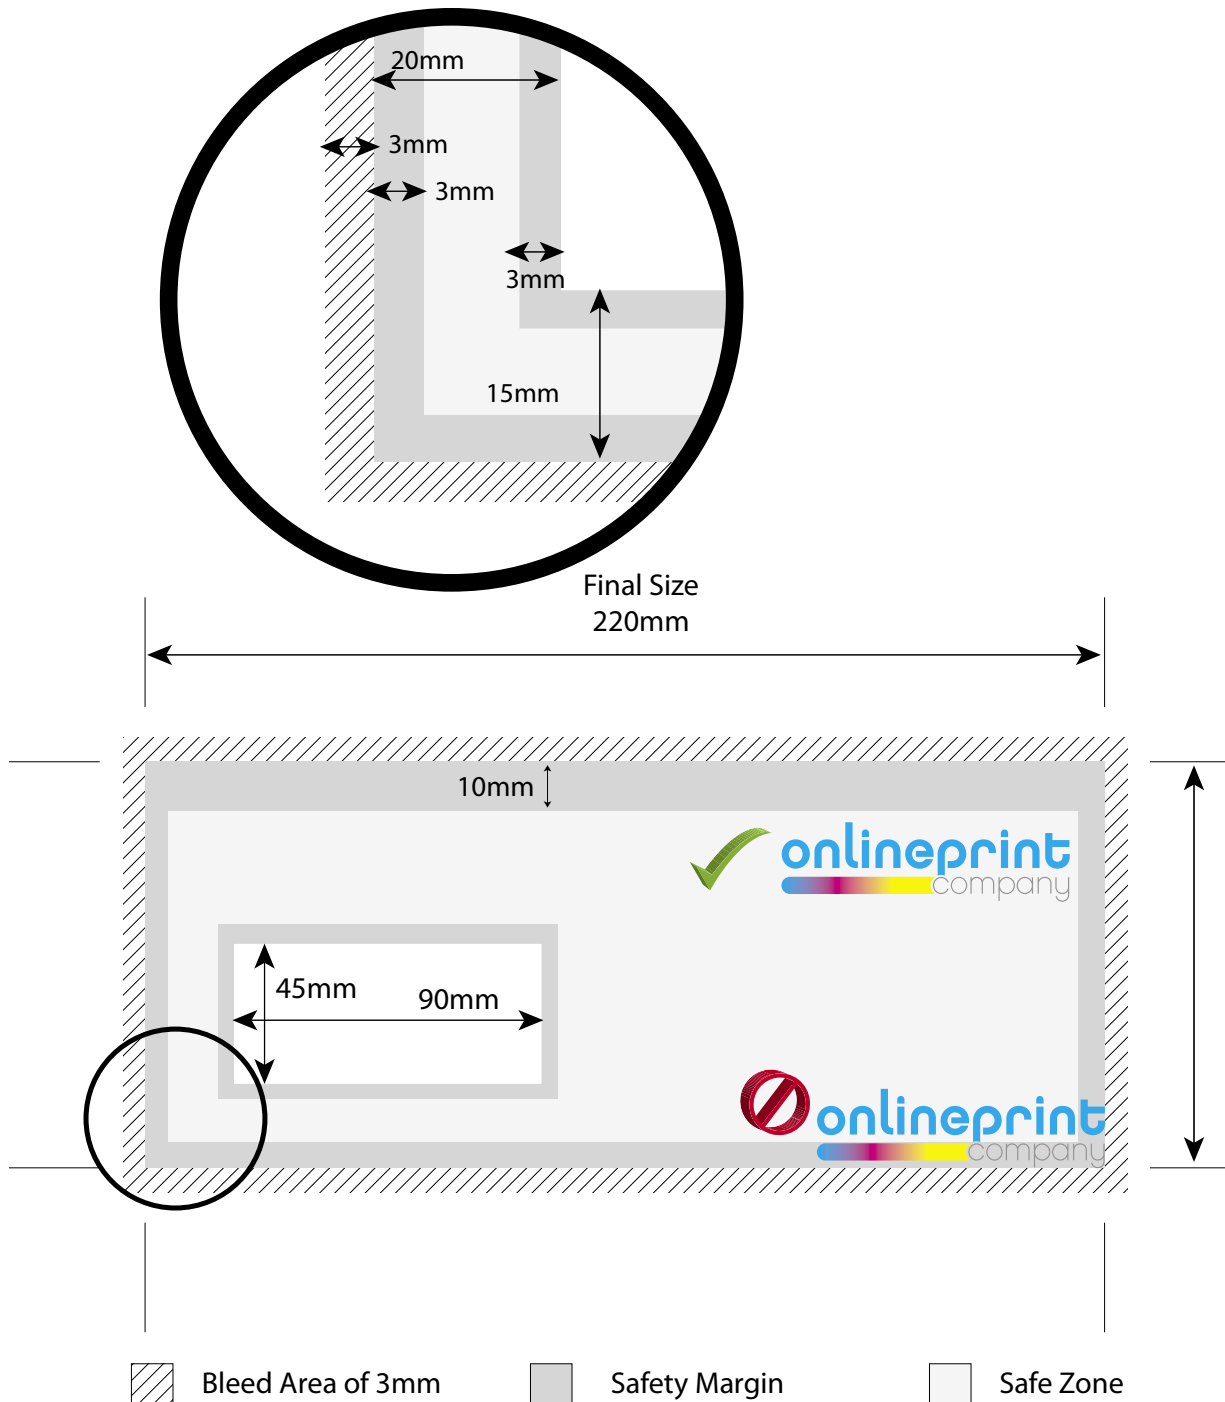

## Artwork Specification DL Envelope

**Final Print Size**  
220 mm x 110 mm

**Final Artwork Size**  
226 mm x 116 mm

All images must be 300 dpi  
All fonts must be embedded or converted to outlines

All text must be within the Safe Area  
(3mm inside the cut edge, 10mm from top edge  
3mm away from window)

All background images must extend to the Bleed  
(3mm past the cut edge)

**Final Size**  
110mm

## Artwork Specification C5 Envelope

**Final Print Size**  
229 mm x 162 mm

**Final Artwork Size**  
235 mm x 168 mm

All images must be 300 dpi  
All fonts must be embedded or converted to outlines

All text must be within the Safe Area  
(3mm inside the cut edge, 10mm from top edge  
3mm away from window)

Final Size  
229mm

Bleed Area of 3mm

Safety Margin

Safe Zone