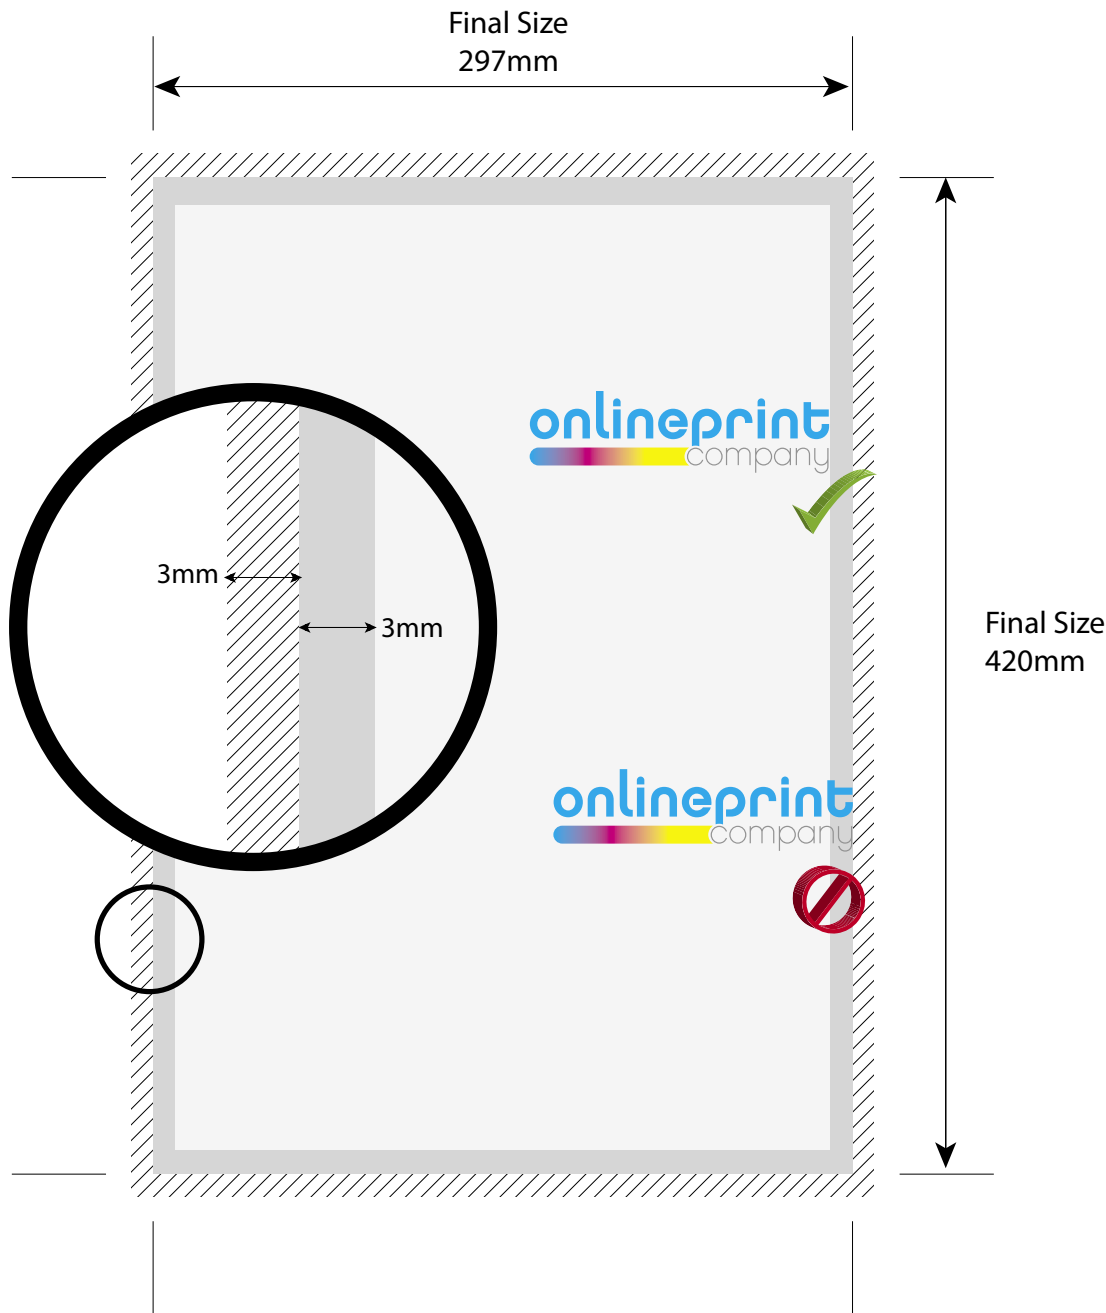

If you need any further assistance with any of this,
please don't hesitate to give us a call on 0845 643 4472

 Bleed Area of 3mm  Safety Margin of 3mm  Safe Zone

Artwork Specification

A3 Flyer

Final Print Size
297 mm x 420 mm

Final Artwork Size
303 mm x 426 mm

All images must be 300 dpi
All fonts must be embedded or converted to outlines

All text must be within the Safe Area
(3mm inside the cut edge)

All background images must extend to the Bleed
(3mm past the cut edge)

NOTE: For Landscape - just reverse the dimensions.

Format

We only accept your artwork as CMYK format PDF

Uploads

Upload files to a maximum of 200MB.
Larger files? We recommend you use www.mailbigfile.com

If so, please send it to colin@theonlineprintcompany.com
and state your order clearly in the message box provided.

If you need any further assistance with any of this,
please don't hesitate to give us a call on 0845 643 4472

 Bleed Area of 3mm  Safety Margin of 3mm  Safe Zone