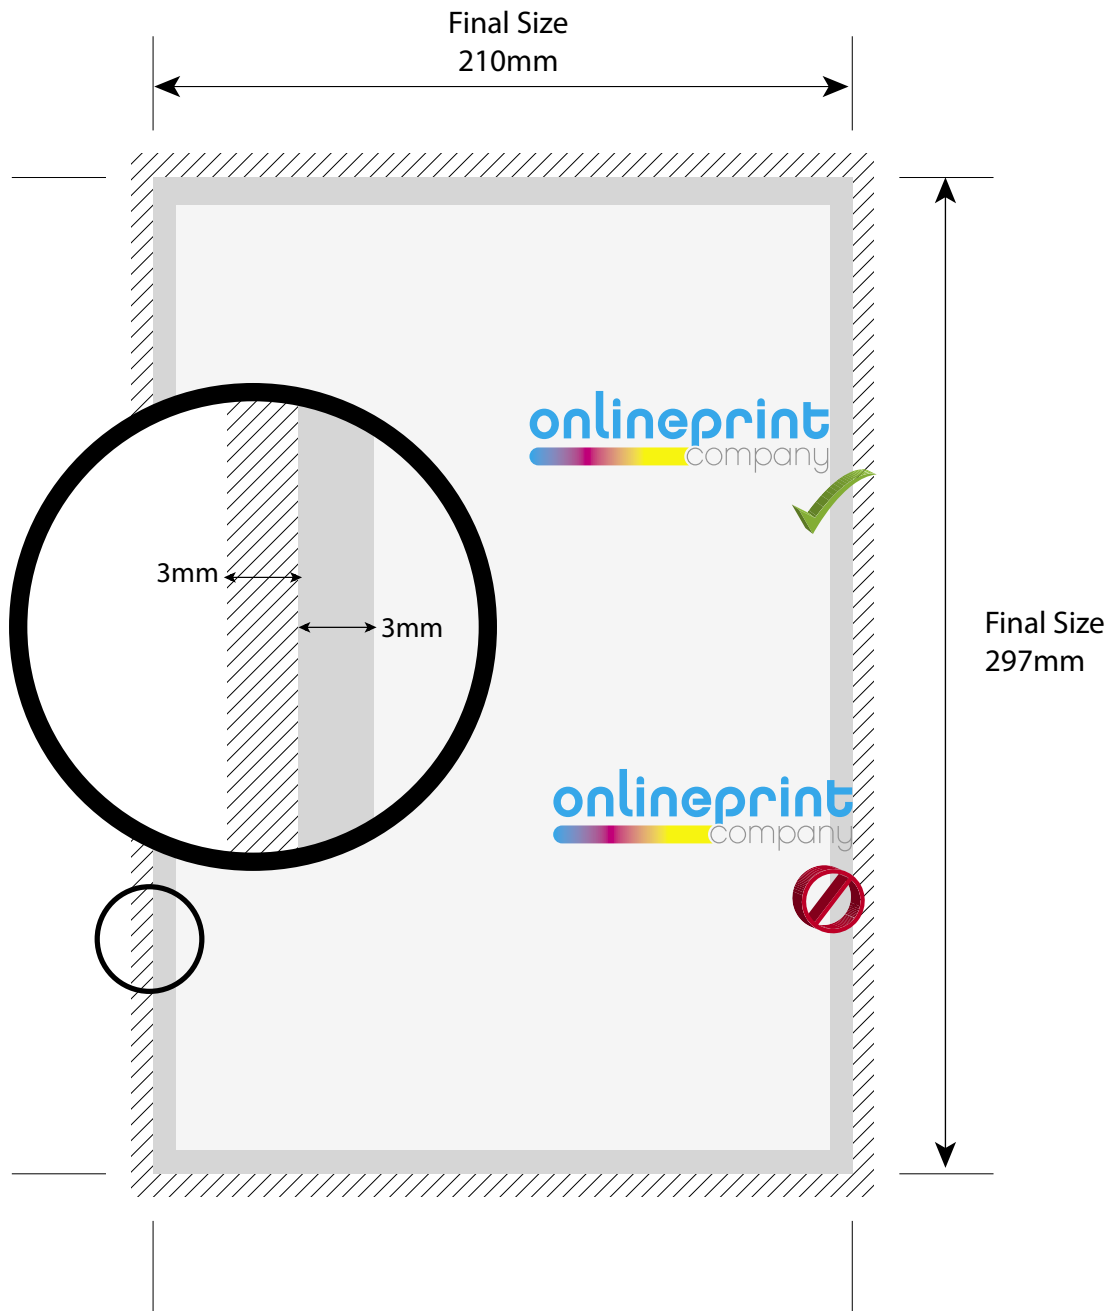

If you need any further assistance with any of this,
please don't hesitate to give us a call on 0845 643 4472

 Bleed Area of 3mm  Safety Margin of 3mm  Safe Zone

Artwork Specification

A4 Flyer

Final Print Size
210 mm x 297 mm

Final Artwork Size
216 mm x 303 mm

All images must be 300 dpi
All fonts must be embedded or converted to outlines

All text must be within the Safe Area
(3mm inside the cut edge)

All background images must extend to the Bleed
(3mm past the cut edge)

If you need any further assistance with any of this,
please don't hesitate to give us a call on 0845 643 4472

 Bleed Area of 3mm  Safety Margin of 3mm  Safe Zone

Artwork Specification

A3 Flyer

Final Print Size
297 mm x 420 mm

Final Artwork Size
303 mm x 426 mm

All images must be 300 dpi
All fonts must be embedded or converted to outlines

All text must be within the Safe Area
(3mm inside the cut edge)

All background images must extend to the Bleed
(3mm past the cut edge)