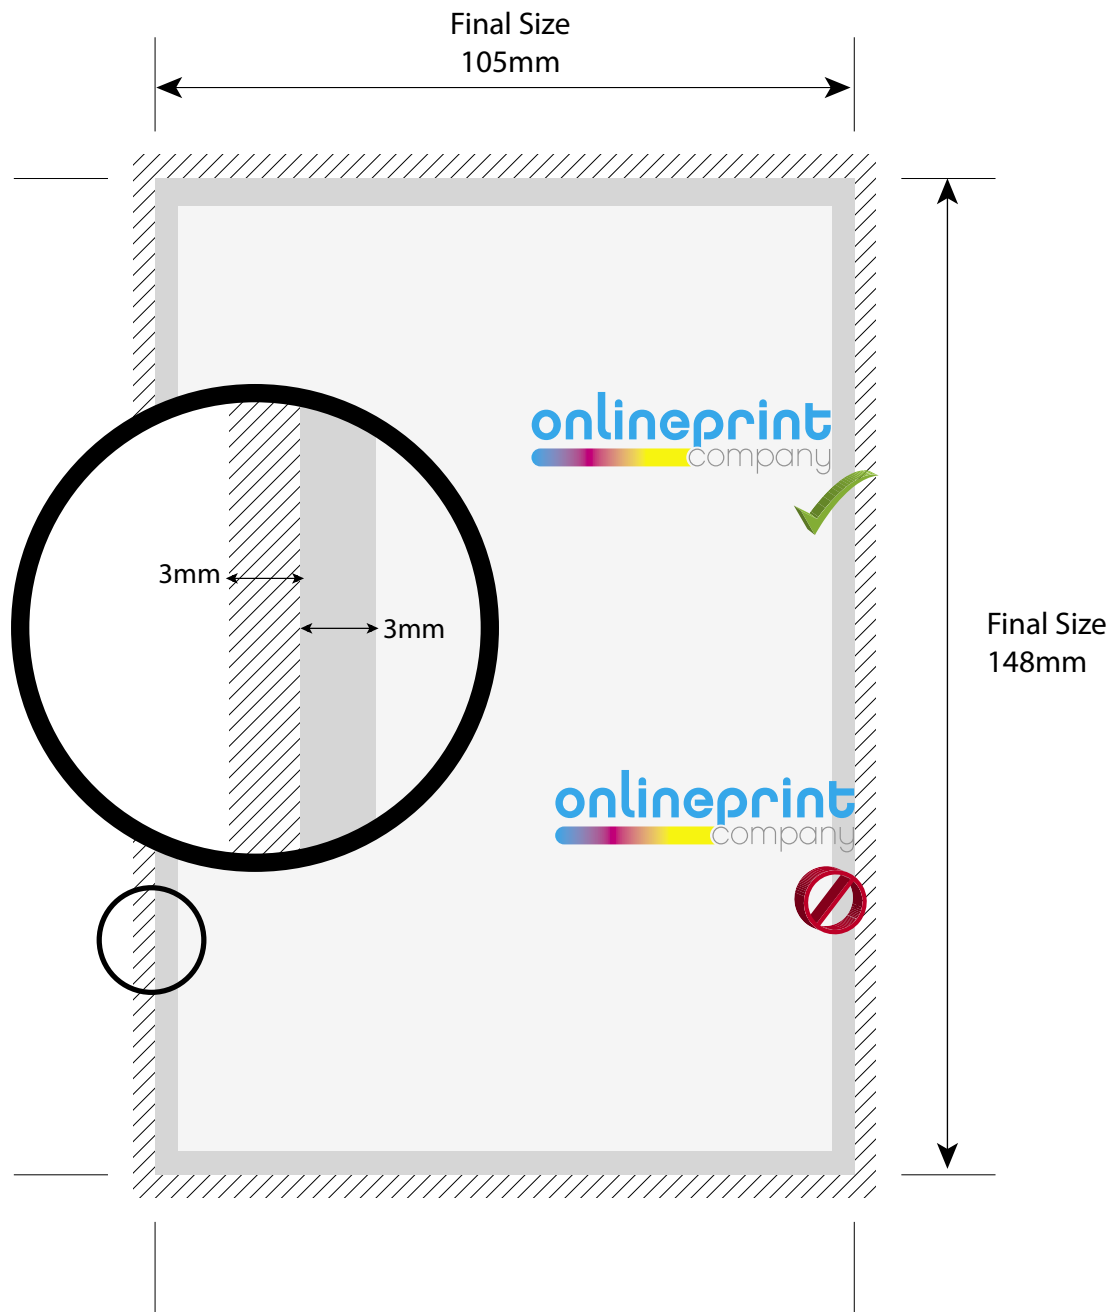

Artwork Specification A6 Flyer

Final Print Size
105 mm x 148 mm

Final Artwork Size
111 mm x 156 mm

All images must be 300 dpi
All fonts must be embedded or converted to outlines

All text must be within the Safe Area
(3mm inside the cut edge)

All background images must extend to the Bleed
(3mm past the cut edge)

NOTE: For Landscape - just reverse the dimensions.

Format

We only accept your artwork as CMYK format PDF

Uploads

Upload files to a maximum of 200MB.
Larger files? We recommend you use www.mailbigfile.com

 Bleed Area of 3mm  Safety Margin of 3mm  Safe Zone

Artwork Specification

A5 Flyer

Final Print Size
148 mm x 210 mm

Final Artwork Size
154 mm x 216 mm

All images must be 300 dpi
All fonts must be embedded or converted to outlines

Final Artwork Size
303 mm x 426 mm

All images must be 300 dpi
All fonts must be embedded or converted to outlines

All text must be within the Safe Area
(3mm inside the cut edge)

All background images must extend to the Bleed
(3mm past the cut edge)