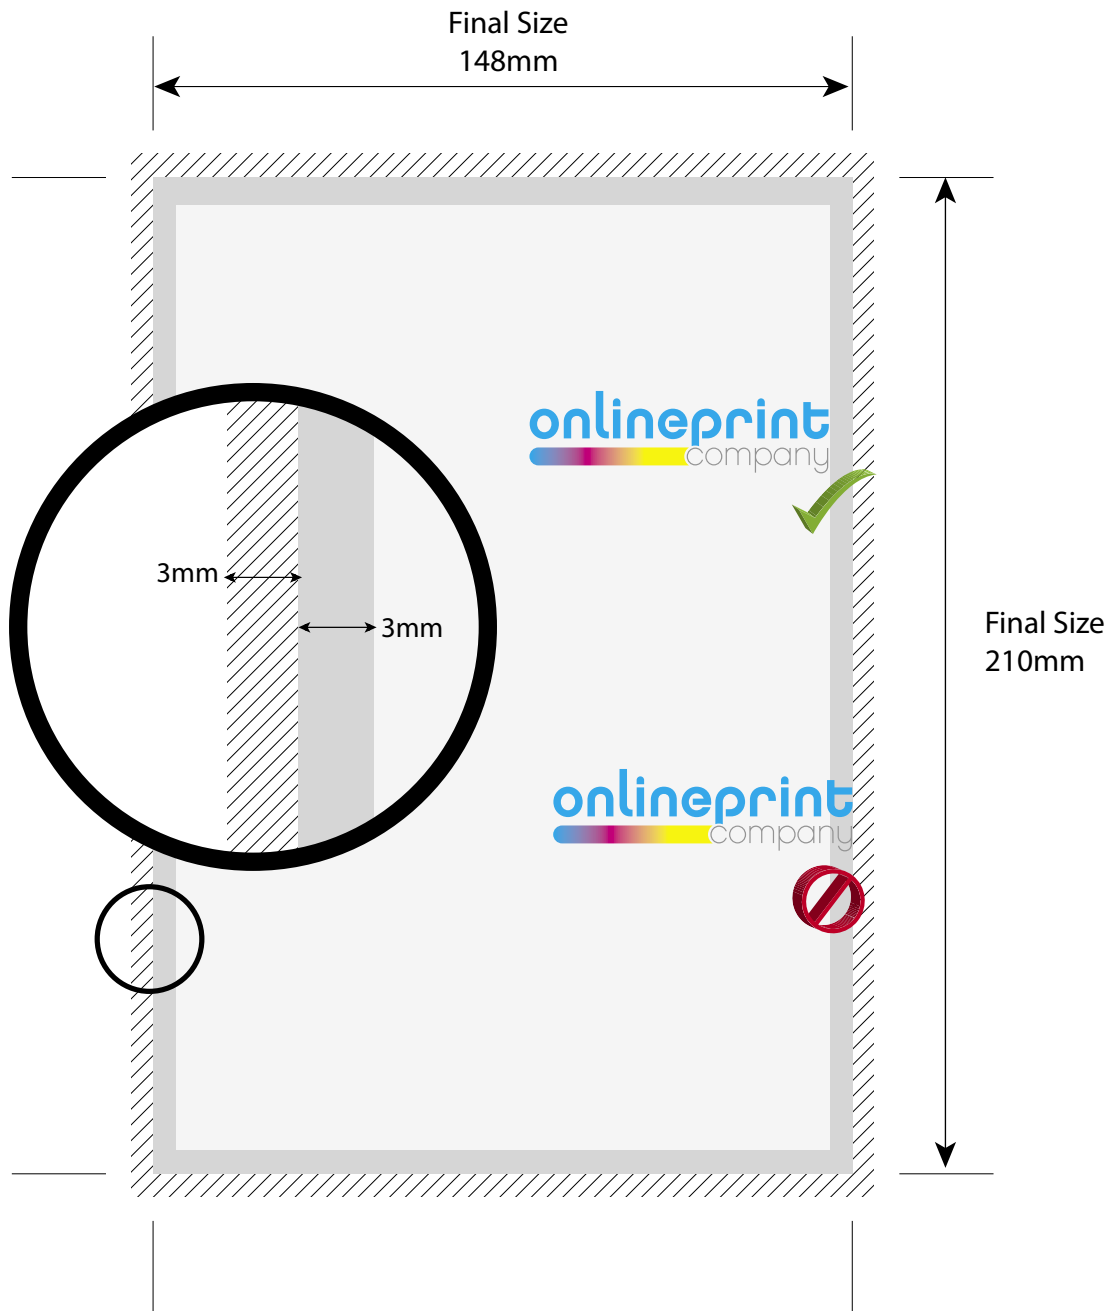

 Bleed Area of 3mm  Safety Margin of 3mm  Safe Zone

Artwork Specification

A5 Flyer

Final Print Size
148 mm x 210 mm

Final Artwork Size
154 mm x 216 mm

All images must be 300 dpi
All fonts must be embedded or converted to outlines

All text must be within the Safe Area
(3mm inside the cut edge)

All background images must extend to the Bleed
(3mm past the cut edge)

NOTE: For Landscape - just reverse the dimensions.

Format

We only accept your artwork as CMYK format PDF

If you need any further assistance with any of this,
please don't hesitate to give us a call on 0845 643 4472

 Bleed Area of 3mm  Safety Margin of 3mm  Safe Zone

Artwork Specification

A4 Flyer

Final Print Size
210 mm x 297 mm

Final Artwork Size
216 mm x 303 mm

All images must be 300 dpi
All fonts must be embedded or converted to outlines

All text must be within the Safe Area
(3mm inside the cut edge)

All background images must extend to the Bleed
(3mm past the cut edge)