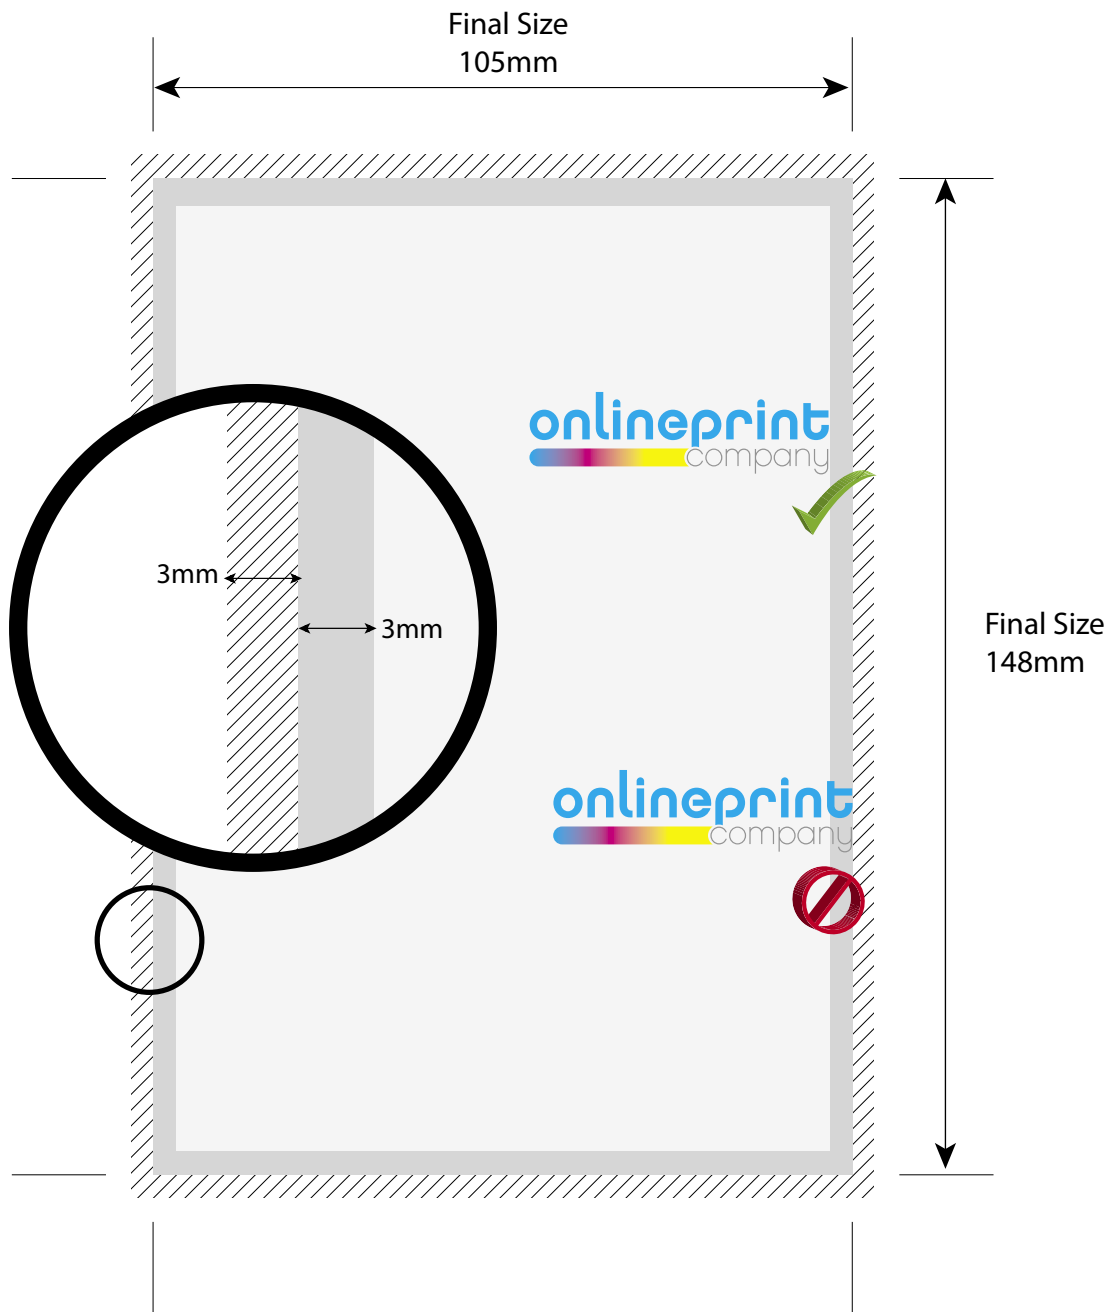

Artwork Specification A6 Notepad

Final Print Size
105 mm x 148 mm

Final Artwork Size
111 mm x 156 mm

All images must be 300 dpi
All fonts must be embedded or converted to outlines

All text must be within the Safe Area
(3mm inside the cut edge)

All background images must extend to the Bleed
(3mm past the cut edge)

NOTE: For Landscape - just reverse the dimensions.
All notepads are glued on the short side.

Format

We only accept your artwork as CMYK format PDF

Uploads

Upload files to a maximum of 200MB.
Larger files? We recommend you use www.mailbigfile.com

If so, please send it to colin@theonlineprintcompany.com
and state your order clearly in the message box provided.

If you need any further assistance with any of this,
please don't hesitate to give us a call on 0845 643 4472

Bleed Area of 3mm   Safety Margin of 3mm   Safe Zone