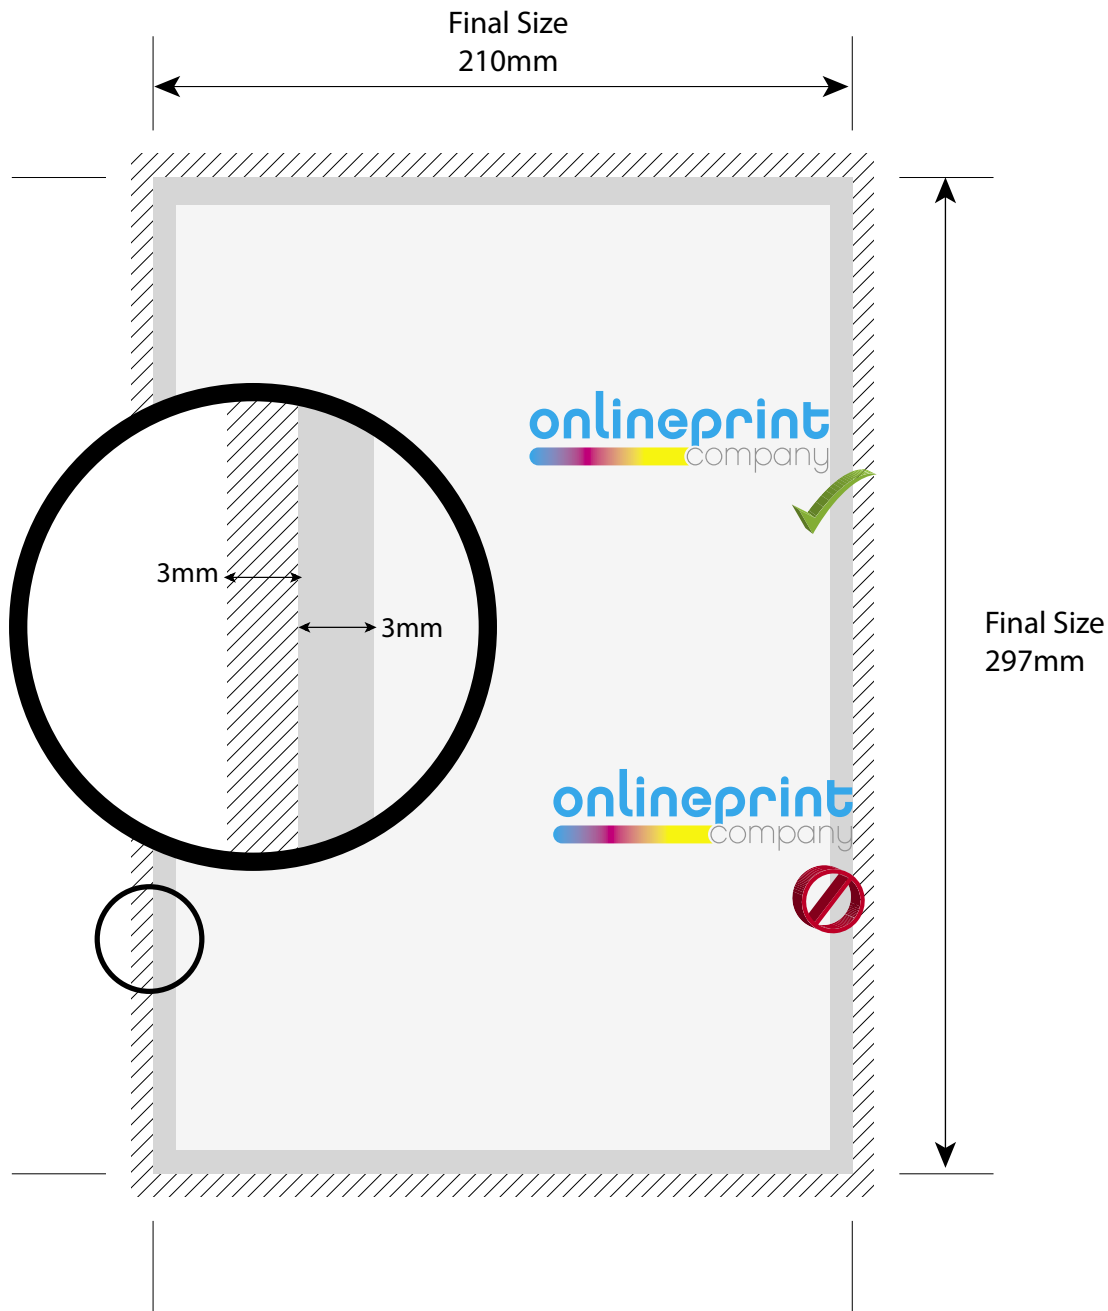

Final Artwork Size
154 mm x 216 mm

All images must be 300 dpi
All fonts must be embedded or converted to outlines

All text must be within the Safe Area
(3mm inside the cut edge)

All background images must extend to the Bleed
(3mm past the cut edge)

 Bleed Area of 3mm  Safety Margin of 3mm  Safe Zone

Artwork Specification A4 Notepad

Final Print Size
210 mm x 297 mm

Final Artwork Size
216 mm x 303 mm

All images must be 300 dpi
All fonts must be embedded or converted to outlines

All text must be within the Safe Area
(3mm inside the cut edge)

All background images must extend to the Bleed
(3mm past the cut edge)

NOTE: For Landscape - just reverse the dimensions.
All notepads are glued on the short side.

If you need any further assistance with any of this,
please don't hesitate to give us a call on 0845 643 4472

 Bleed Area of 3mm  Safety Margin of 3mm  Safe Zone