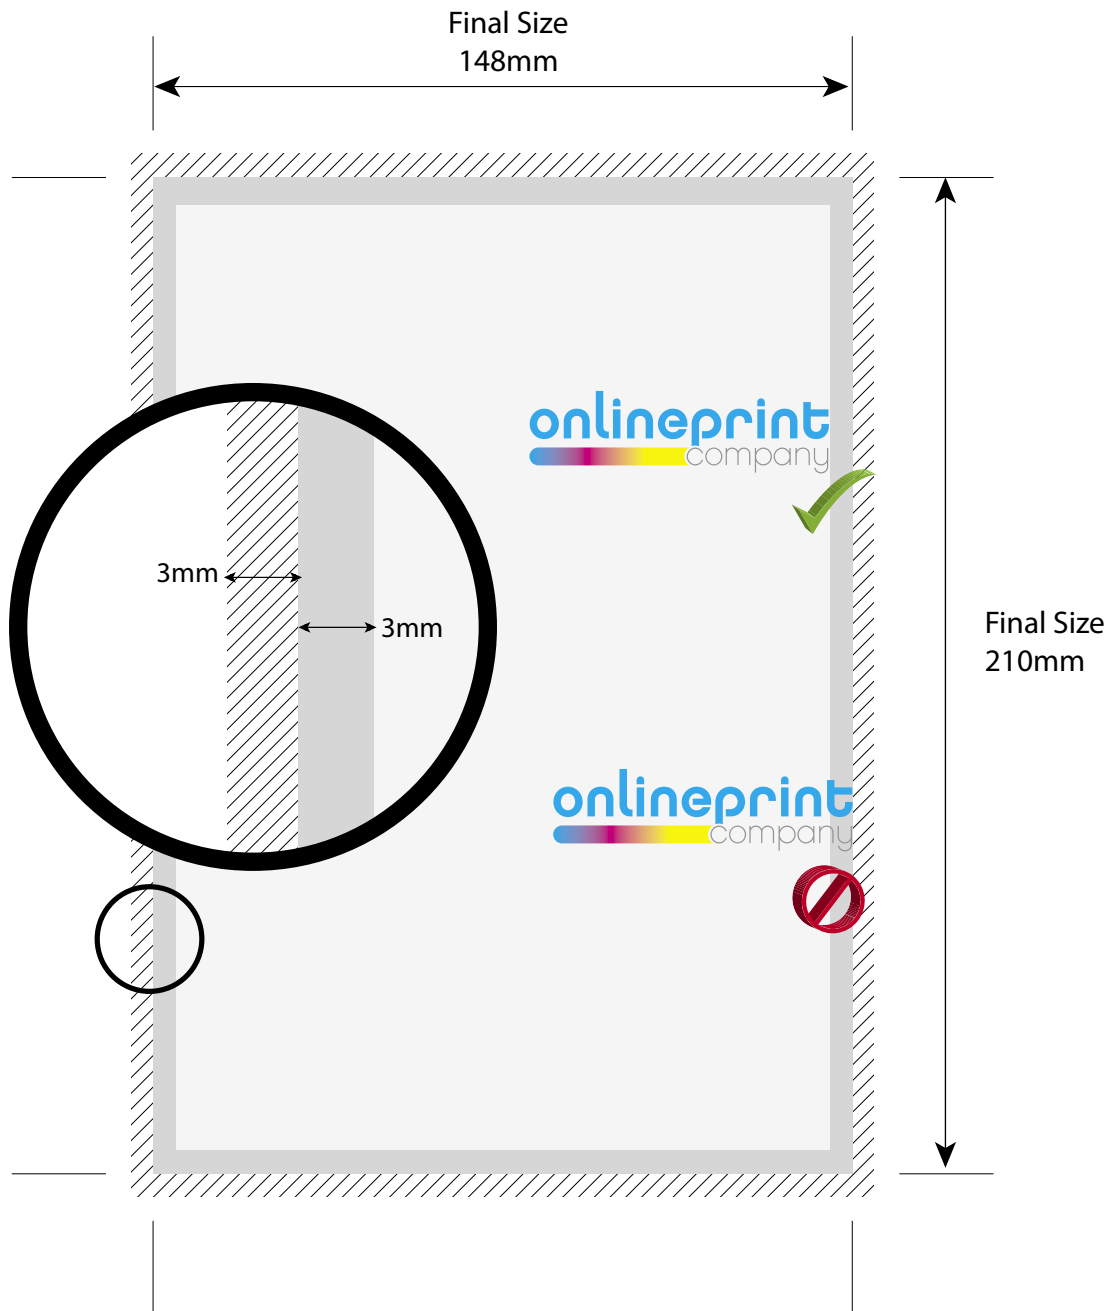

Final Artwork Size
154 mm x 216 mm

All images must be 300 dpi
All fonts must be embedded or converted to outlines

All text must be within the Safe Area
(3mm inside the cut edge)

All background images must extend to the Bleed
(3mm past the cut edge)

**NOTE: For Landscape - just reverse the dimensions.
All notepads are glued on the short side.**

Format

We only accept your artwork as CMYK format PDF

Uploads

Upload files to a maximum of 200MB.
Larger files? We recommend you use www.mailbigfile.com

 Bleed Area of 3mm  Safety Margin of 3mm  Safe Zone

Artwork Specification A4 Notepad

Final Print Size
210 mm x 297 mm

Final Artwork Size
216 mm x 303 mm

All images must be 300 dpi
All fonts must be embedded or converted to outlines

All text must be within the Safe Area
(3mm inside the cut edge)

All background images must extend to the Bleed
(3mm past the cut edge)

NOTE: For Landscape - just reverse the dimensions.
All notepads are glued on the short side.