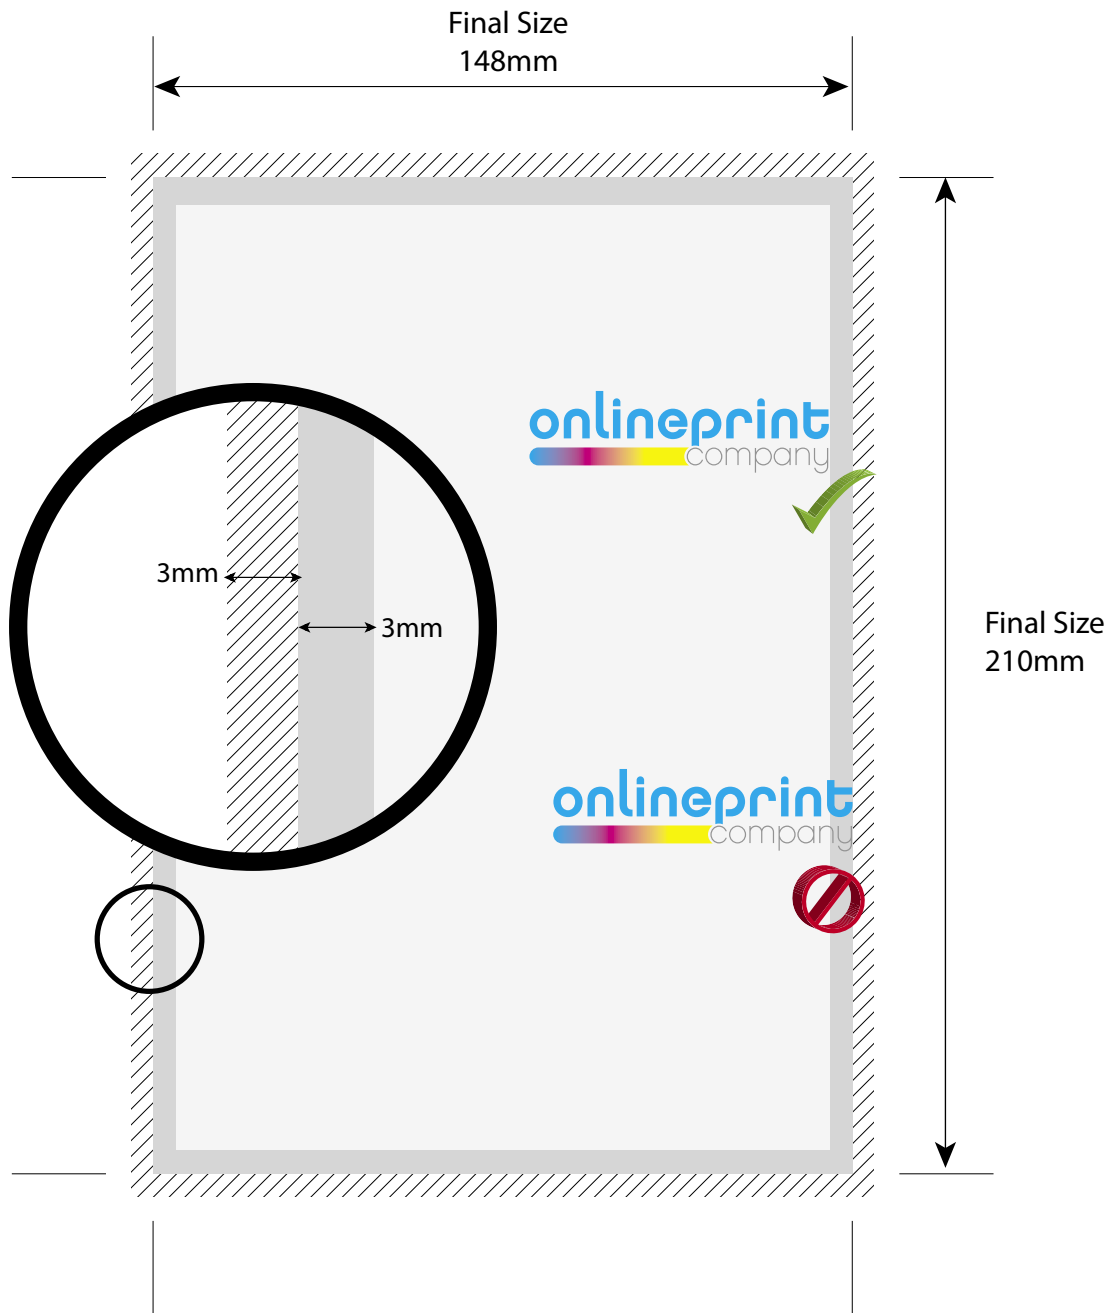

Artwork Specification A5 Postcard

Final Print Size
148 mm x 210 mm

Final Artwork Size
154 mm x 216 mm

All images must be 300 dpi
All fonts must be embedded or converted to outlines

All text must be within the Safe Area
(3mm inside the cut edge)

All background images must extend to the Bleed
(3mm past the cut edge)

NOTE: For Landscape - just reverse the dimensions.

Format

We only accept your artwork as CMYK format PDF

Uploads

Upload files to a maximum of 200MB.
Larger files? We recommend you use www.mailbigfile.com

If so, please send it to colin@theonlineprintcompany.com
and state your order clearly in the message box provided.

If you need any further assistance with any of this,
please don't hesitate to give us a call on 0845 643 4472

Bleed Area of 3mm   Safety Margin of 3mm   Safe Zone