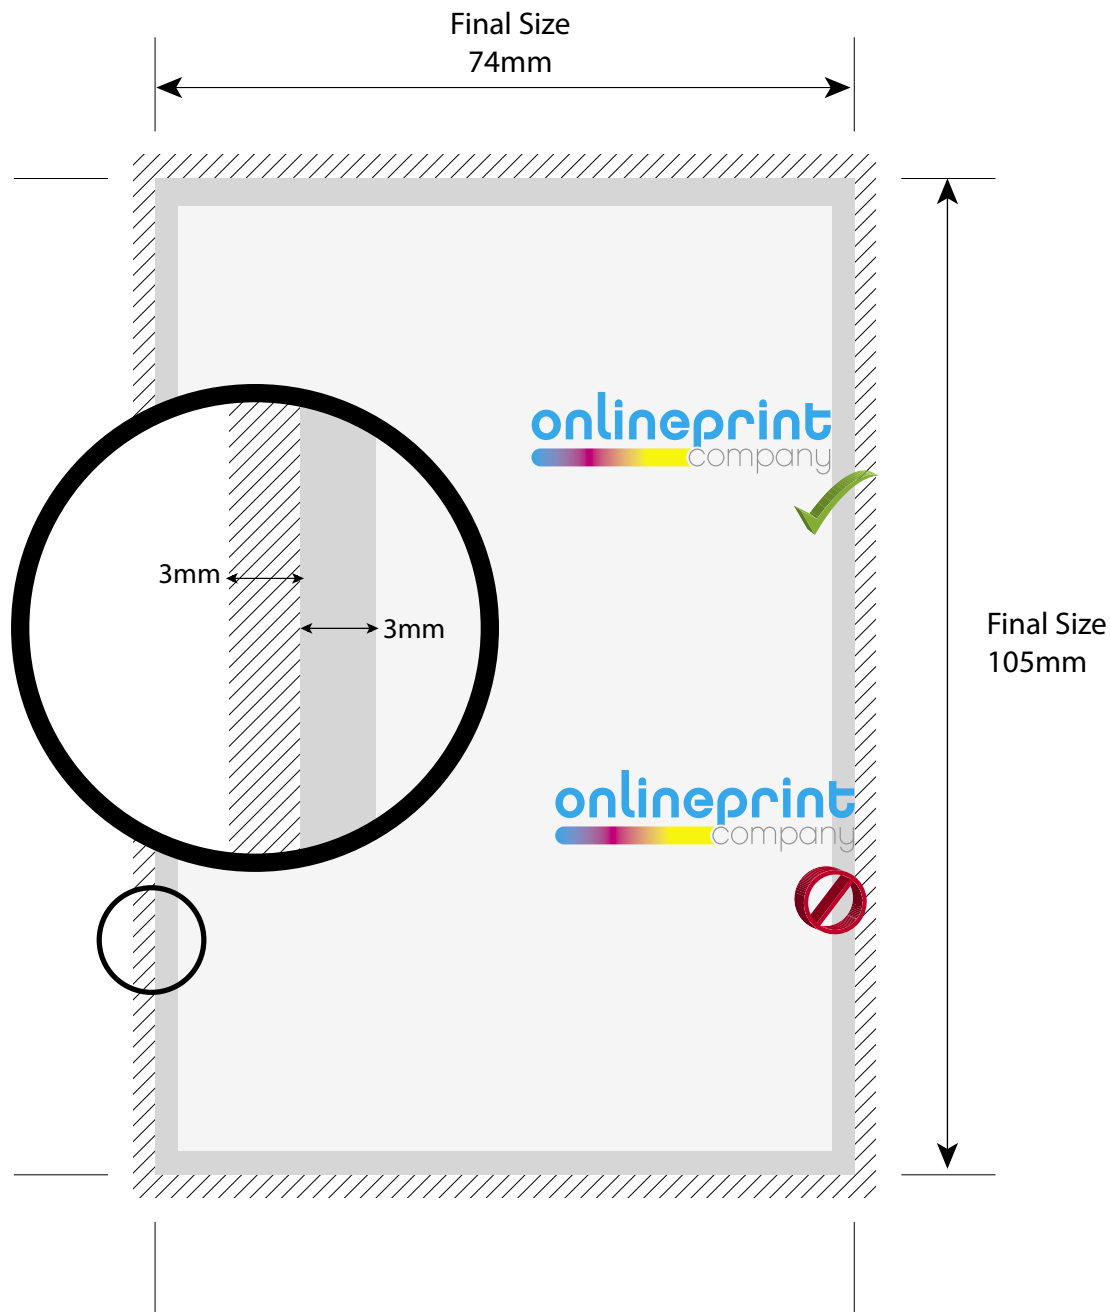

Artwork Specification A7 Postcard

Final Print Size
74 mm x 105 mm

Final Artwork Size
80 mm x 111 mm

All images must be 300 dpi
All fonts must be embedded or converted to outlines

All text must be within the Safe Area
(3mm inside the cut edge)

All background images must extend to the Bleed
(3mm past the cut edge)

NOTE: For Landscape - just reverse the dimensions.

Format

We only accept your artwork as CMYK format PDF

Uploads

Upload files to a maximum of 200MB.
Larger files? We recommend you use www.mailbigfile.com

If so, please send it to colin@theonlineprintcompany.com
and state your order clearly in the message box provided.

If you need any further assistance with any of this,
please don't hesitate to give us a call on 0845 643 4472

Bleed Area of 3mm   Safety Margin of 3mm   Safe Zone