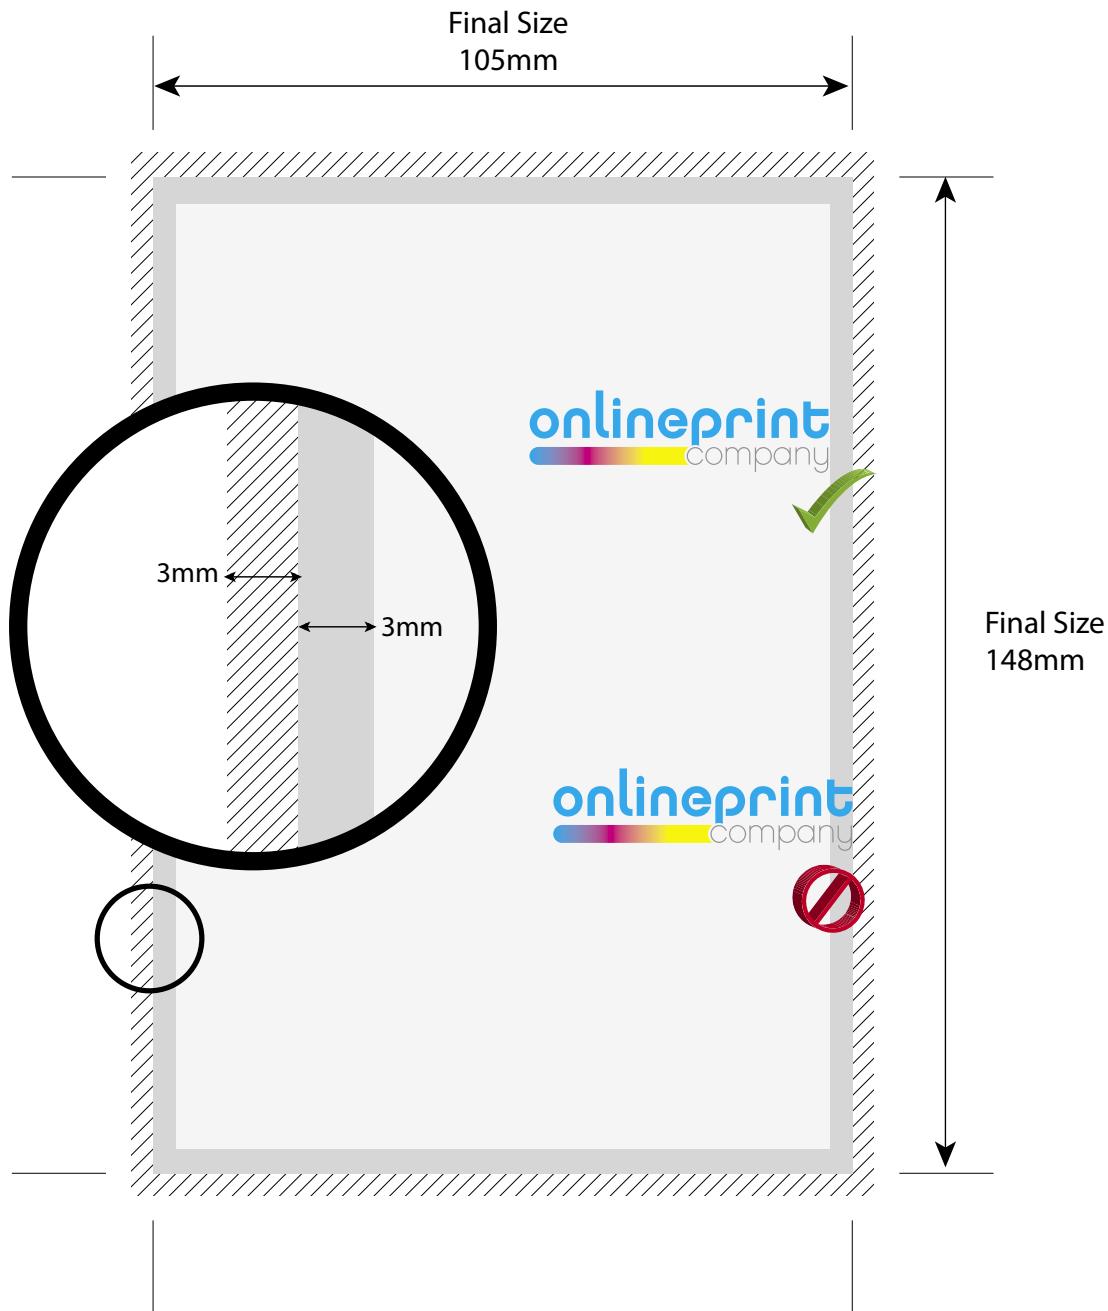

Artwork Specification A6 Postcard

Final Print Size
105 mm x 148 mm

Final Artwork Size
111 mm x 156 mm

All images must be 300 dpi
All fonts must be embedded or converted to outlines

All text must be within the Safe Area
(3mm inside the cut edge)

All background images must extend to the Bleed
(3mm past the cut edge)

NOTE: For Landscape - just reverse the dimensions.

Format

We only accept your artwork as CMYK format PDF

Uploads

Upload files to a maximum of 200MB.
Larger files? We recommend you use www.mailbigfile.com

If so, please send it to colin@theonlineprintcompany.com
and state your order clearly in the message box provided.

If you need any further assistance with any of this,
please don't hesitate to give us a call on 0845 643 4472

Bleed Area of 3mm   Safety Margin of 3mm   Safe Zone