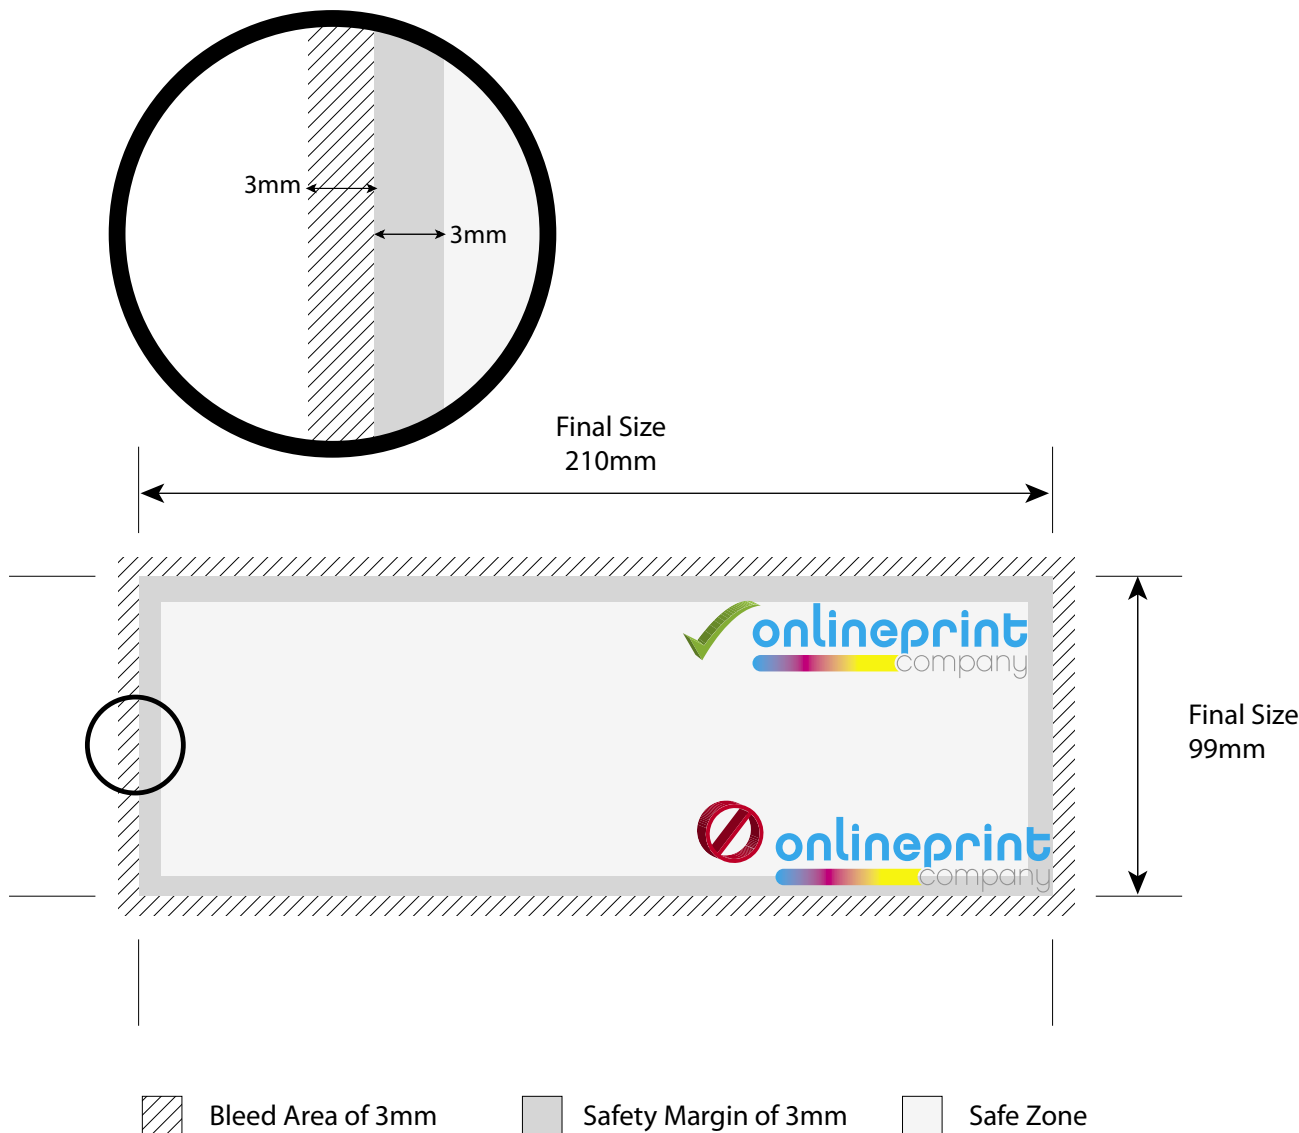

Artwork Specification DL Postcard

Final Print Size
210 mm x 99 mm

Final Artwork Size
216 mm x 105 mm

All images must be 300 dpi
All fonts must be embedded or converted to outlines

All text must be within the Safe Area
(3mm inside the cut edge)

All background images must extend to the Bleed
(3mm past the cut edge)

NOTE: For Portrait - just reverse the dimensions.

Format

We only accept your artwork as CMYK format PDF

Uploads

Upload files to a maximum of 200MB.
Larger files? We recommend you use www.mailbigfile.com

If so, please send it to colin@theonlineprintcompany.com
and state your order clearly in the message box provided.

If you need any further assistance with any of this,
please don't hesitate to give us a call on 0845 643 4472