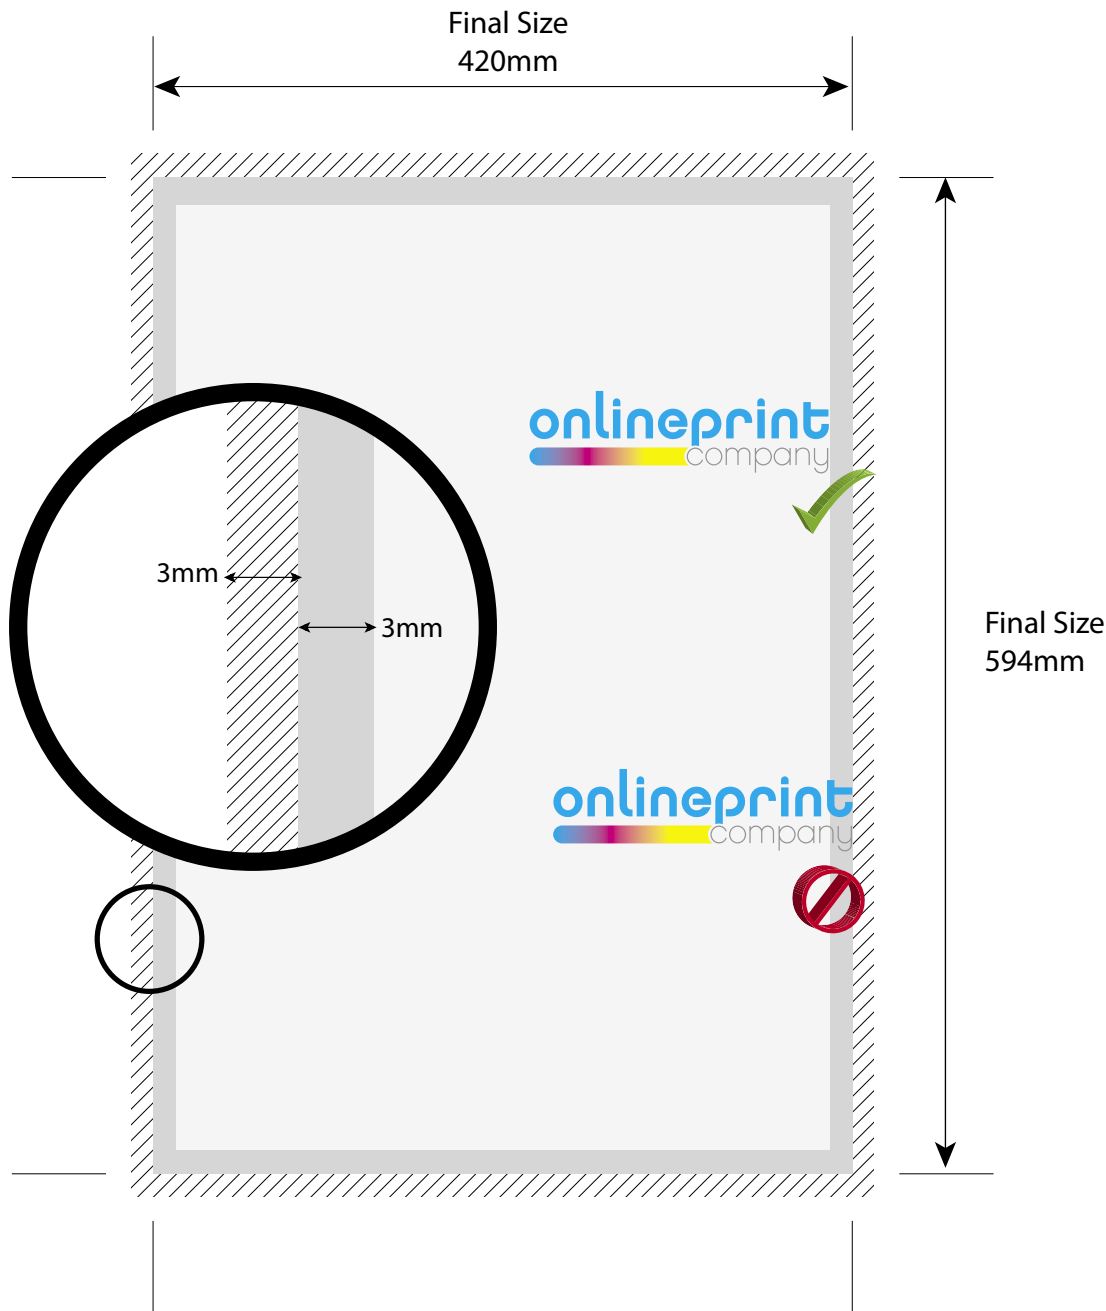

 Bleed Area of 3mm  Safety Margin of 3mm  Safe Zone

Artwork Specification A2 Poster

Final Print Size
420 mm x 594 mm

Final Artwork Size
426 mm x 600 mm

All images must be 300 dpi
All fonts must be embedded or converted to outlines

All text must be within the Safe Area
(3mm inside the cut edge)

All background images must extend to the Bleed
(3mm past the cut edge)

NOTE: For Landscape - just reverse the dimensions.

Format

We only accept your artwork as CMYK format PDF

If you need any further assistance with any of this,
please don't hesitate to give us a call on 0845 643 4472

 Bleed Area of 3mm  Safety Margin of 3mm  Safe Zone

Artwork Specification

A1 Poster

Final Print Size
594 mm x 840 mm

Final Artwork Size
600 mm x 846 mm

All images must be 300 dpi
All fonts must be embedded or converted to outlines

All text must be within the Safe Area
(3mm inside the cut edge)

All background images must extend to the Bleed
(3mm past the cut edge)