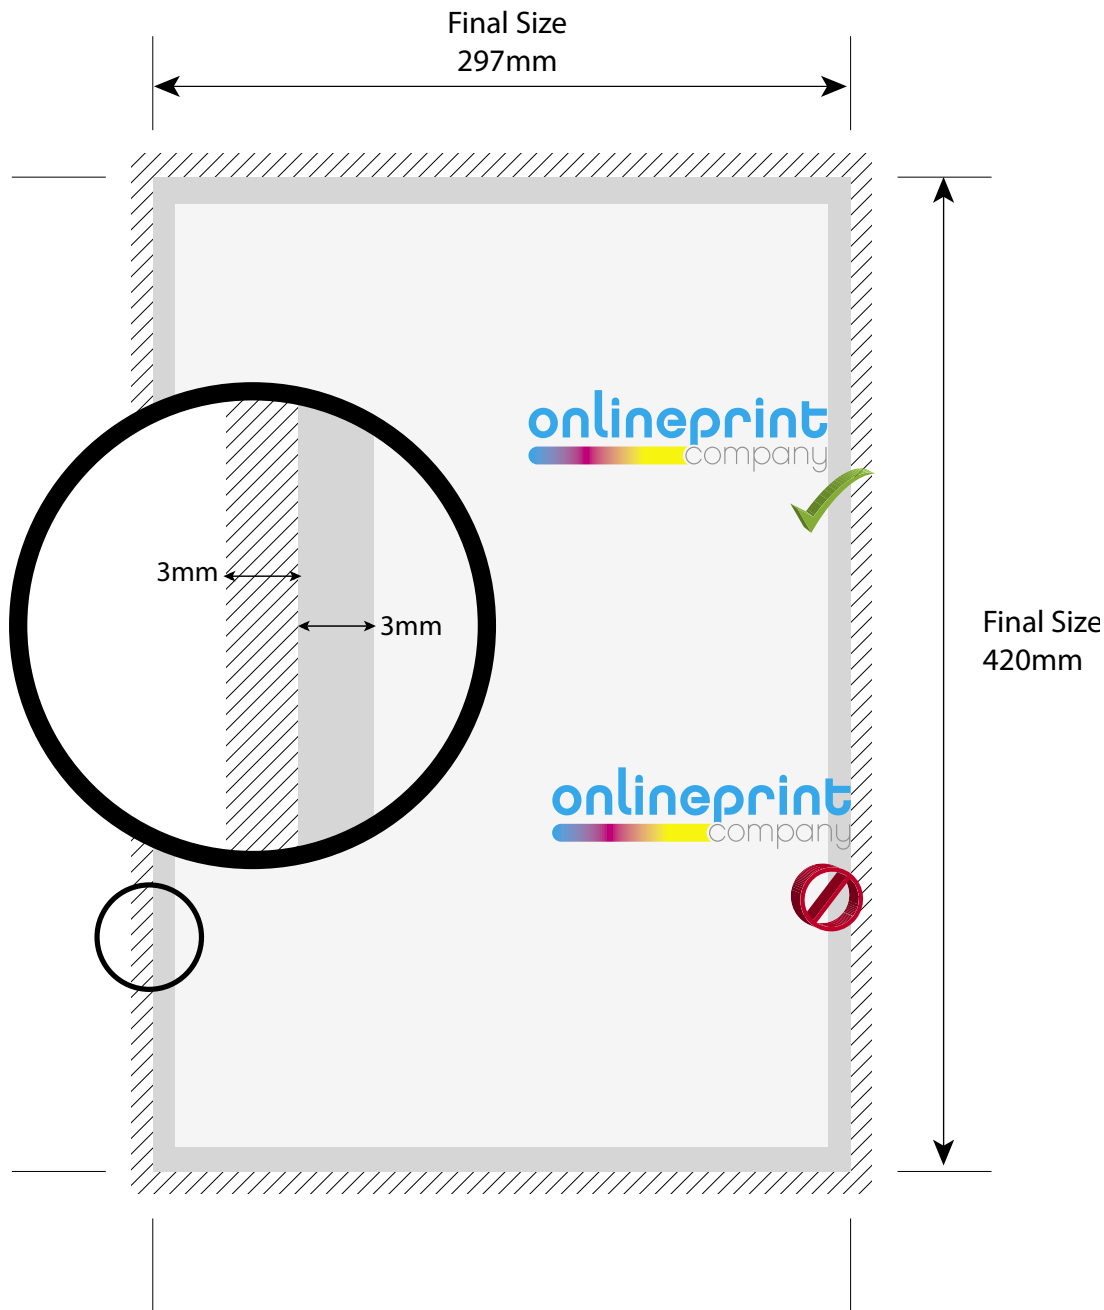

Artwork Specification

A3 Poster

Final Print Size
297 mm x 420 mm

Final Artwork Size
303 mm x 426 mm

All images must be 300 dpi
All fonts must be embedded or converted to outlines

All text must be within the Safe Area
(3mm inside the cut edge)

 Bleed Area of 3mm  Safety Margin of 3mm  Safe Zone

Artwork Specification A2 Poster

Final Print Size
420 mm x 594 mm

Final Artwork Size
426 mm x 600 mm

All images must be 300 dpi
All fonts must be embedded or converted to outlines

If you need any further assistance with any of this,
please don't hesitate to give us a call on 0845 643 4472

 Bleed Area of 3mm  Safety Margin of 3mm  Safe Zone

Artwork Specification

A1 Poster

Final Print Size
594 mm x 840 mm

Final Artwork Size
600 mm x 846 mm

All images must be 300 dpi
All fonts must be embedded or converted to outlines

All text must be within the Safe Area
(3mm inside the cut edge)

All background images must extend to the Bleed
(3mm past the cut edge)