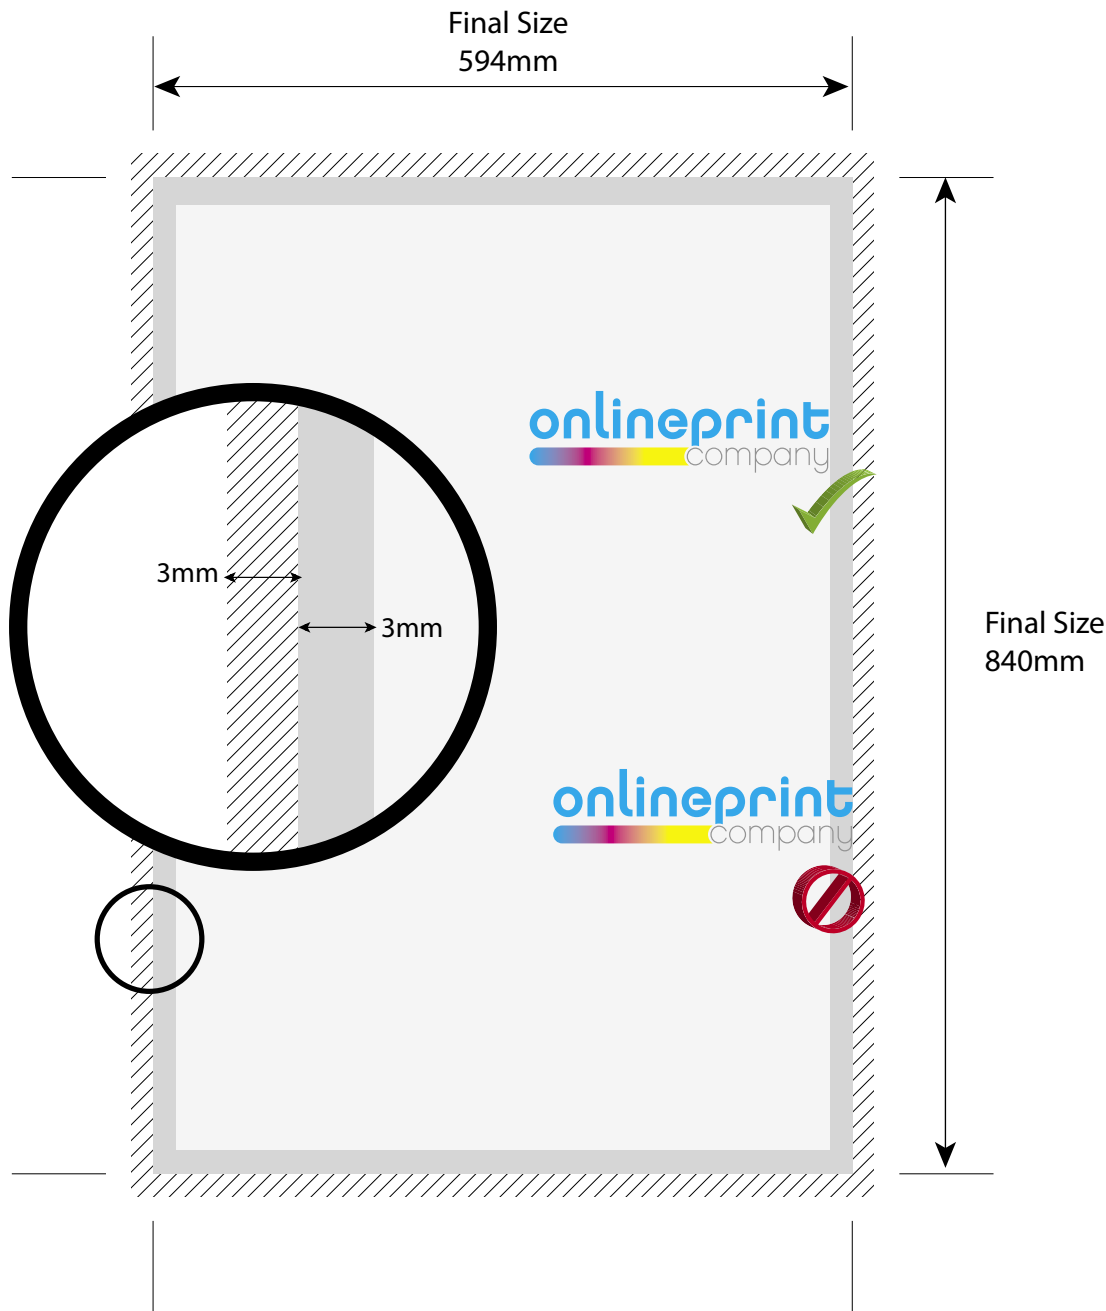

If you need any further assistance with any of this,
please don't hesitate to give us a call on 0845 643 4472

 Bleed Area of 3mm  Safety Margin of 3mm  Safe Zone

Artwork Specification

A1 Poster

Final Print Size
594 mm x 840 mm

Final Artwork Size
600 mm x 846 mm

All images must be 300 dpi
All fonts must be embedded or converted to outlines

All text must be within the Safe Area
(3mm inside the cut edge)

All background images must extend to the Bleed
(3mm past the cut edge)

NOTE: For Landscape - just reverse the dimensions.

Format

We only accept your artwork as CMYK format PDF

Uploads

Upload files to a maximum of 200MB.
Larger files? We recommend you use www.mailbigfile.com

If so, please send it to colin@theonlineprintcompany.com
and state your order clearly in the message box provided.

If you need any further assistance with any of this,
please don't hesitate to give us a call on 0845 643 4472

 Bleed Area of 3mm  Safety Margin of 3mm  Safe Zone