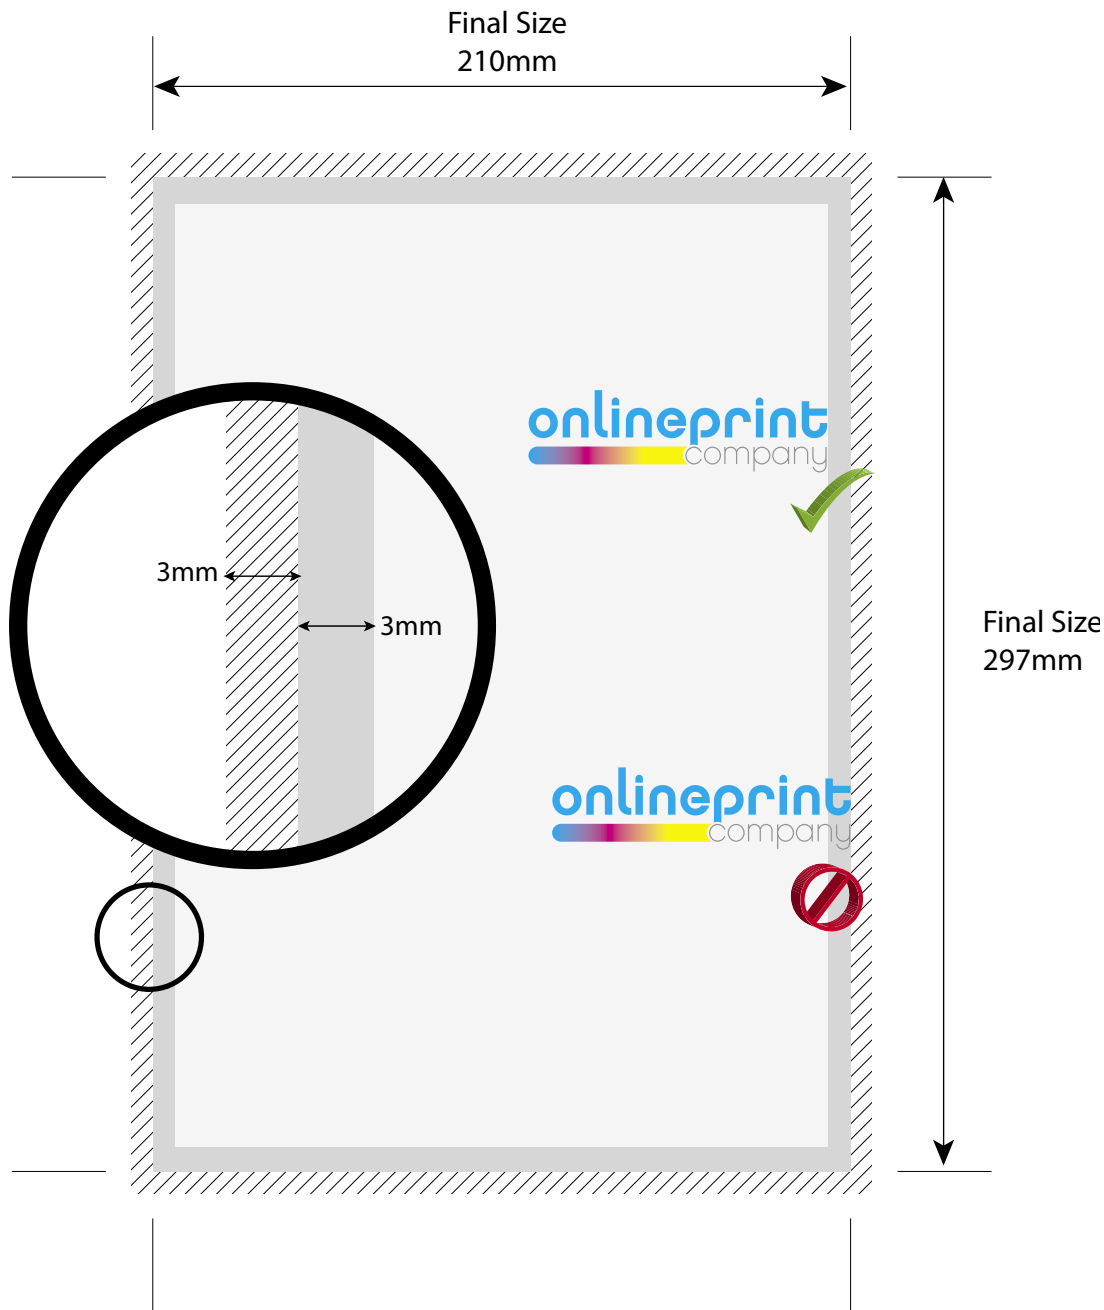

Artwork Specification

A4 Poster

Final Print Size
210 mm x 297 mm

Final Artwork Size
216 mm x 303 mm

All images must be 300 dpi
All fonts must be embedded or converted to outlines

All text must be within the Safe Area
(3mm inside the cut edge)

All background images must extend to the Bleed
(3mm past the cut edge)

NOTE: For Landscape - just reverse the dimensions.

Format

We only accept your artwork as CMYK format PDF

Uploads

Upload files to a maximum of 200MB.
Larger files? We recommend you use www.mailbigfile.com

 Bleed Area of 3mm  Safety Margin of 3mm  Safe Zone

Artwork Specification

A3 Poster

Final Print Size
297 mm x 420 mm

Final Artwork Size
303 mm x 426 mm

All images must be 300 dpi
All fonts must be embedded or converted to outlines

All text must be within the Safe Area
(3mm inside the cut edge)

All background images must extend to the Bleed
(3mm past the cut edge)

NOTE: For Landscape - just reverse the dimensions.

Format

We only accept your artwork as CMYK format PDF