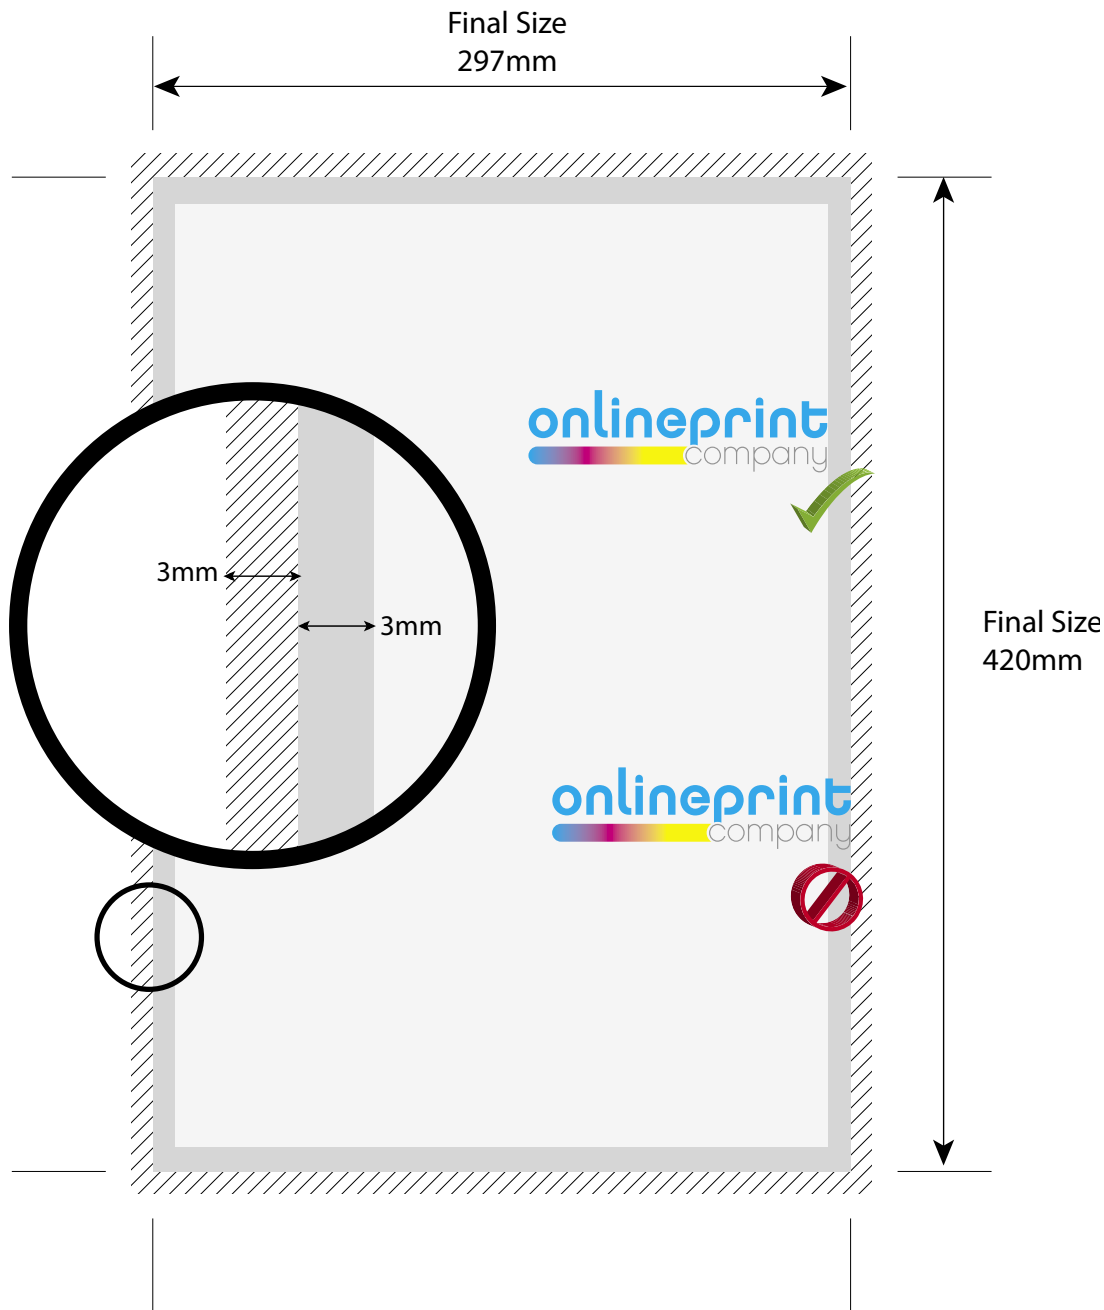

Artwork Specification

A4 Poster

Final Print Size
210 mm x 297 mm

Final Artwork Size
216 mm x 303 mm

All images must be 300 dpi
All fonts must be embedded or converted to outlines

All text must be within the Safe Area
(3mm inside the cut edge)

 Bleed Area of 3mm  Safety Margin of 3mm  Safe Zone

Artwork Specification

A3 Poster

Final Print Size
297 mm x 420 mm

Final Artwork Size
303 mm x 426 mm

All images must be 300 dpi
All fonts must be embedded or converted to outlines

All text must be within the Safe Area
(3mm inside the cut edge)

All background images must extend to the Bleed
(3mm past the cut edge)

NOTE: For Landscape - just reverse the dimensions.

Format

We only accept your artwork as CMYK format PDF

If you need any further assistance with any of this,
please don't hesitate to give us a call on 0845 643 4472

 Bleed Area of 3mm  Safety Margin of 3mm  Safe Zone