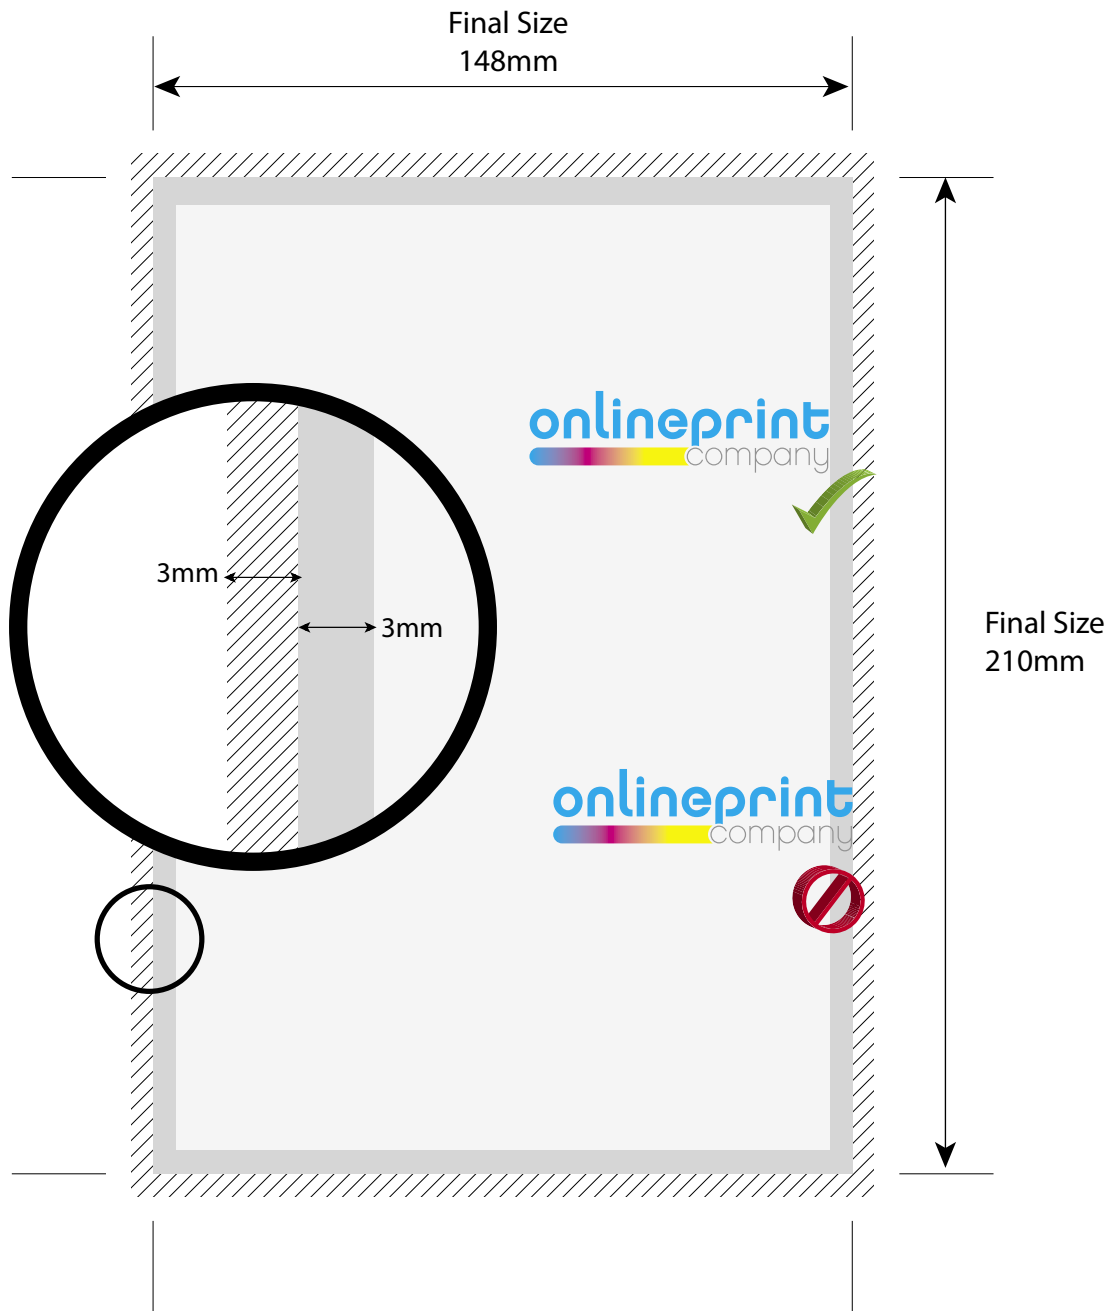

All images must be 300 dpi
All fonts must be embedded or converted to outlines

All text must be within the Safe Area
(3mm inside the cut edge)

All background images must extend to the Bleed
(3mm past the cut edge)

If you need any further assistance with any of this,
please don't hesitate to give us a call on 0845 643 4472

 Bleed Area of 3mm  Safety Margin of 3mm  Safe Zone

Artwork Specification

A4 Flyer

Final Print Size
210 mm x 297 mm

Final Artwork Size
216 mm x 303 mm

All images must be 300 dpi
All fonts must be embedded or converted to outlines

All text must be within the Safe Area
(3mm inside the cut edge)

All background images must extend to the Bleed
(3mm past the cut edge)

Final Artwork Size
303 mm x 426 mm

All images must be 300 dpi
All fonts must be embedded or converted to outlines

All text must be within the Safe Area
(3mm inside the cut edge)

All background images must extend to the Bleed
(3mm past the cut edge)