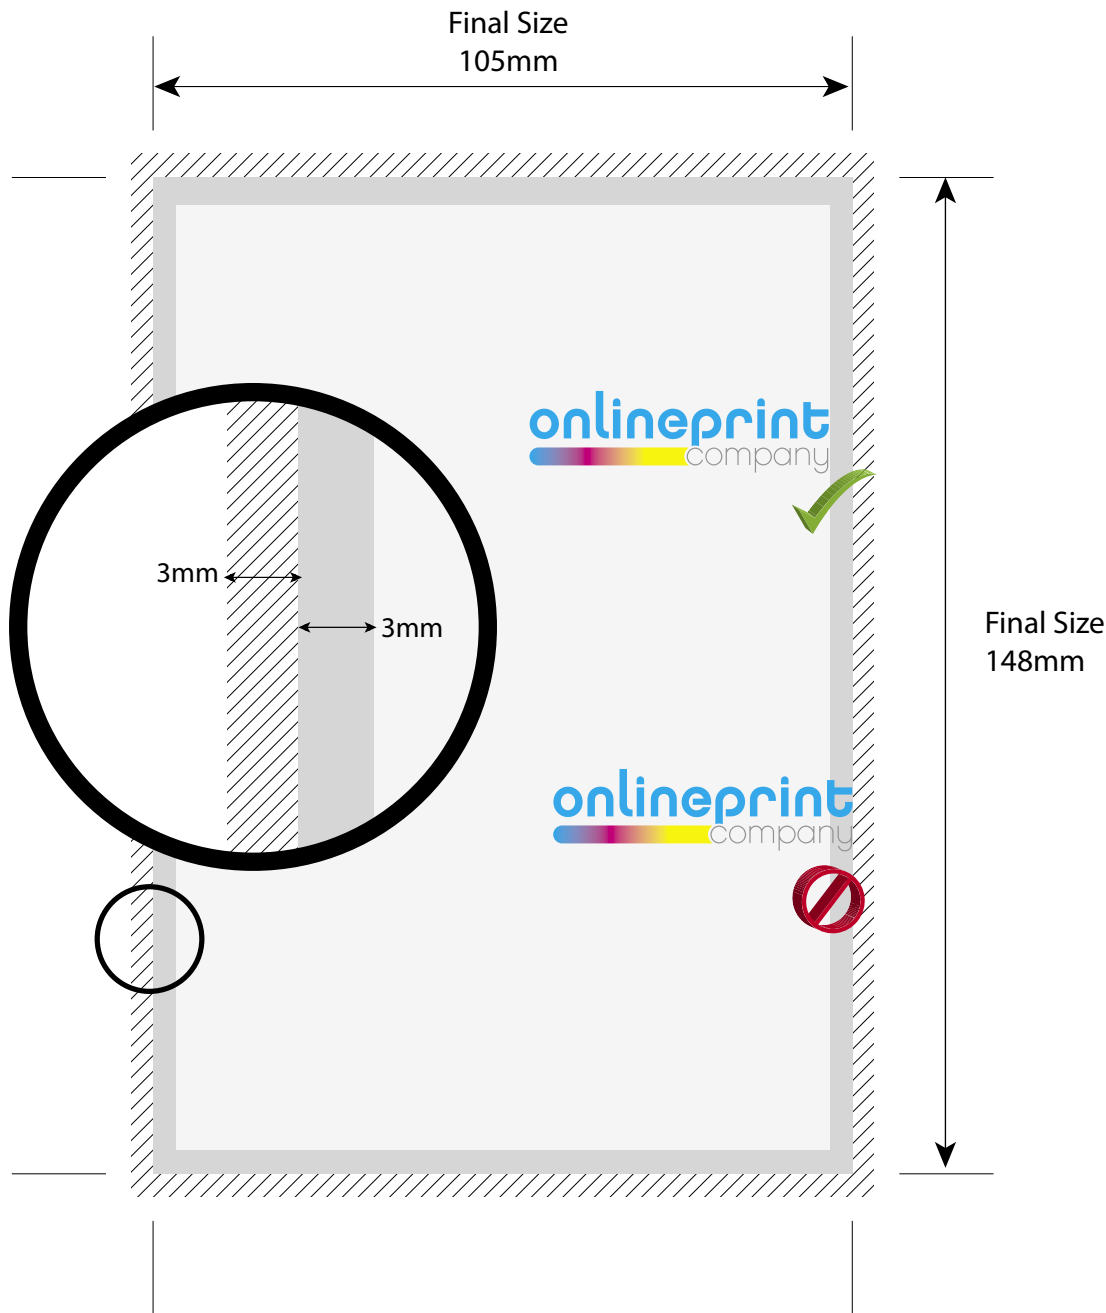

Artwork Specification A6 Flyer

Final Print Size
105 mm x 148 mm

Final Artwork Size
111 mm x 154 mm

All images must be 300 dpi
All fonts must be embedded or converted to outlines

All text must be within the Safe Area
(3mm inside the cut edge)

All background images must extend to the Bleed
(3mm past the cut edge)

NOTE: For Landscape - just reverse the dimensions.

Format

We only accept your artwork as CMYK format PDF

Uploads

Upload files to a maximum of 200MB.
Larger files? We recommend you use www.mailbigfile.com

 Bleed Area of 3mm  Safety Margin of 3mm  Safe Zone

Artwork Specification 1/3 A4 Flyer

Final Print Size
210 mm x 99 mm

Final Artwork Size
216 mm x 105 mm

All images must be 300 dpi
All fonts must be embedded or converted to outlines

All images must be 300 dpi
All fonts must be embedded or converted to outlines

All text must be within the Safe Area
(3mm inside the cut edge)

All background images must extend to the Bleed
(3mm past the cut edge)