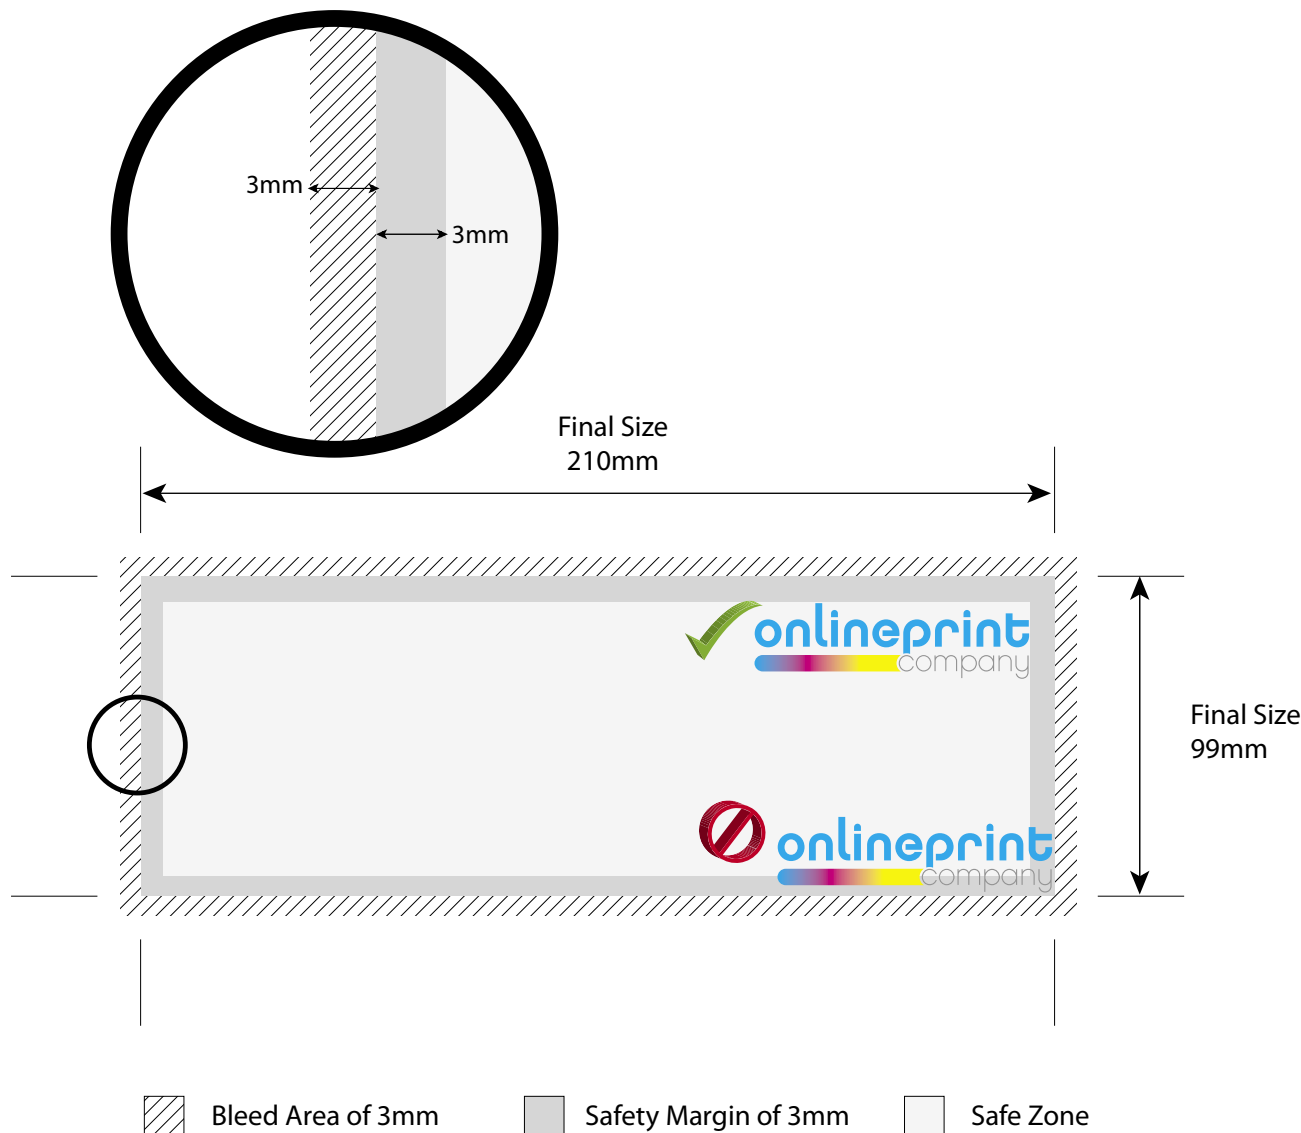

Artwork Specification 1/3 A4 Flyer

Final Print Size
210 mm x 99 mm

Final Artwork Size
216 mm x 105 mm

All images must be 300 dpi
All fonts must be embedded or converted to outlines

All text must be within the Safe Area
(3mm inside the cut edge)

All background images must extend to the Bleed
(3mm past the cut edge)

NOTE: For Portrait - just reverse the dimensions.

Format

We only accept your artwork as CMYK format PDF

Uploads

Upload files to a maximum of 200MB.
Larger files? We recommend you use www.mailbigfile.com

If so, please send it to colin@theonlineprintcompany.com
and state your order clearly in the message box provided.

If you need any further assistance with any of this,
please don't hesitate to give us a call on 0845 643 4472