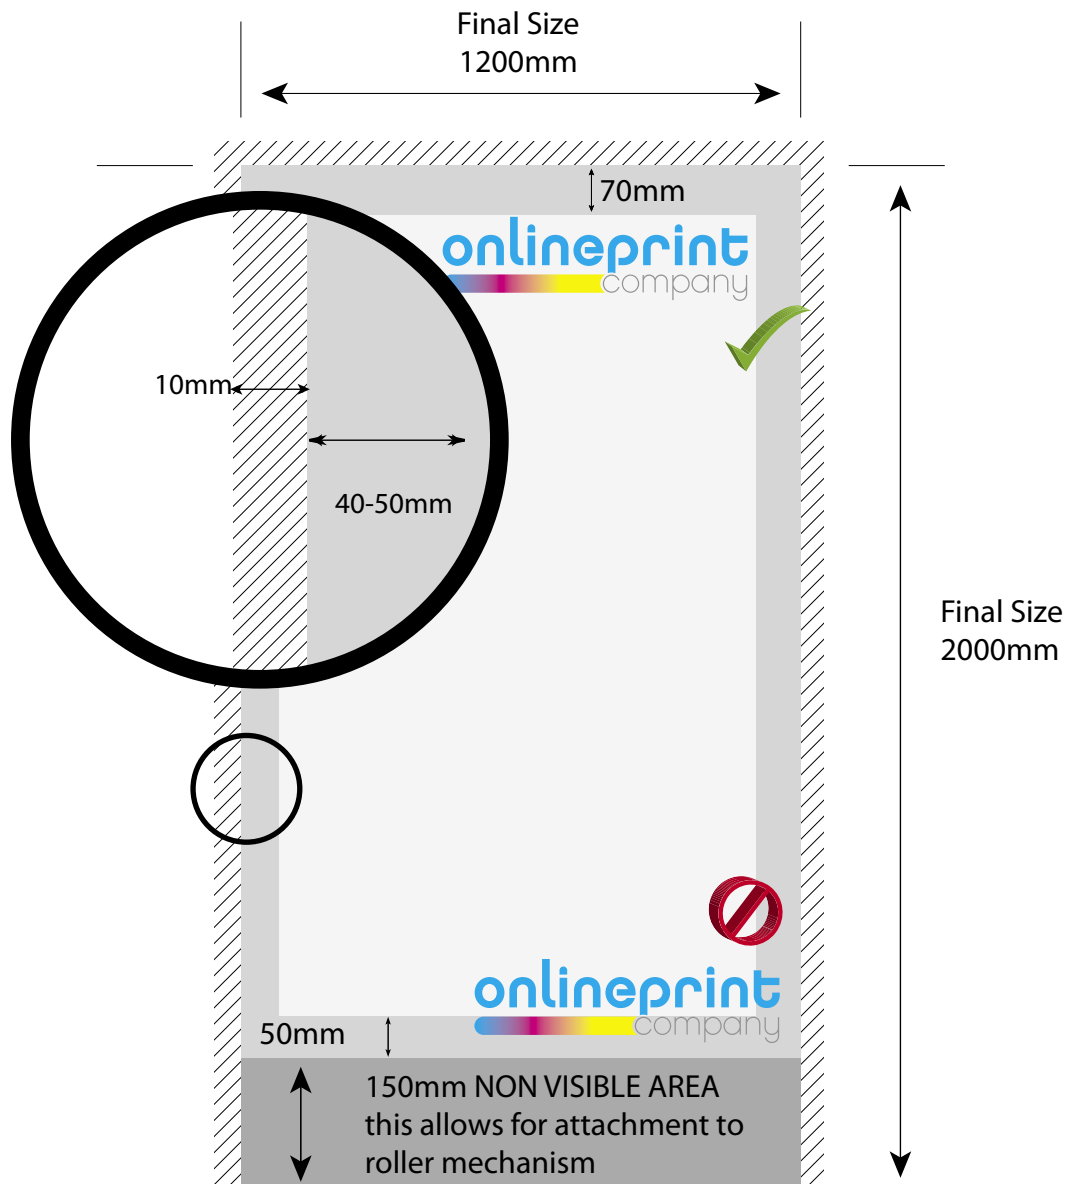

Artwork Specification Wide Banner

Final Visible Area
1200 mm x 2000 mm

Final Print Size
1200 mm x 2150 mm

Final Artwork Size
1220 mm x 2160 mm

All images must be 150dpi at full size or 300 dpi half size
All fonts must be embedded or converted to outlines

All text must be within the Safe Area
(40-50mm inside the cut sides, 70mm from top cut
& 50mm from bottom non visible area)

All background images must extend to the Bleed
(10mm past the cut edges, top and sides)

If you need any further assistance with any of this,
please don't hesitate to give us a call on 0845 643 4472

 Bleed Area of 10mm  Safety Margin  Safe Zone